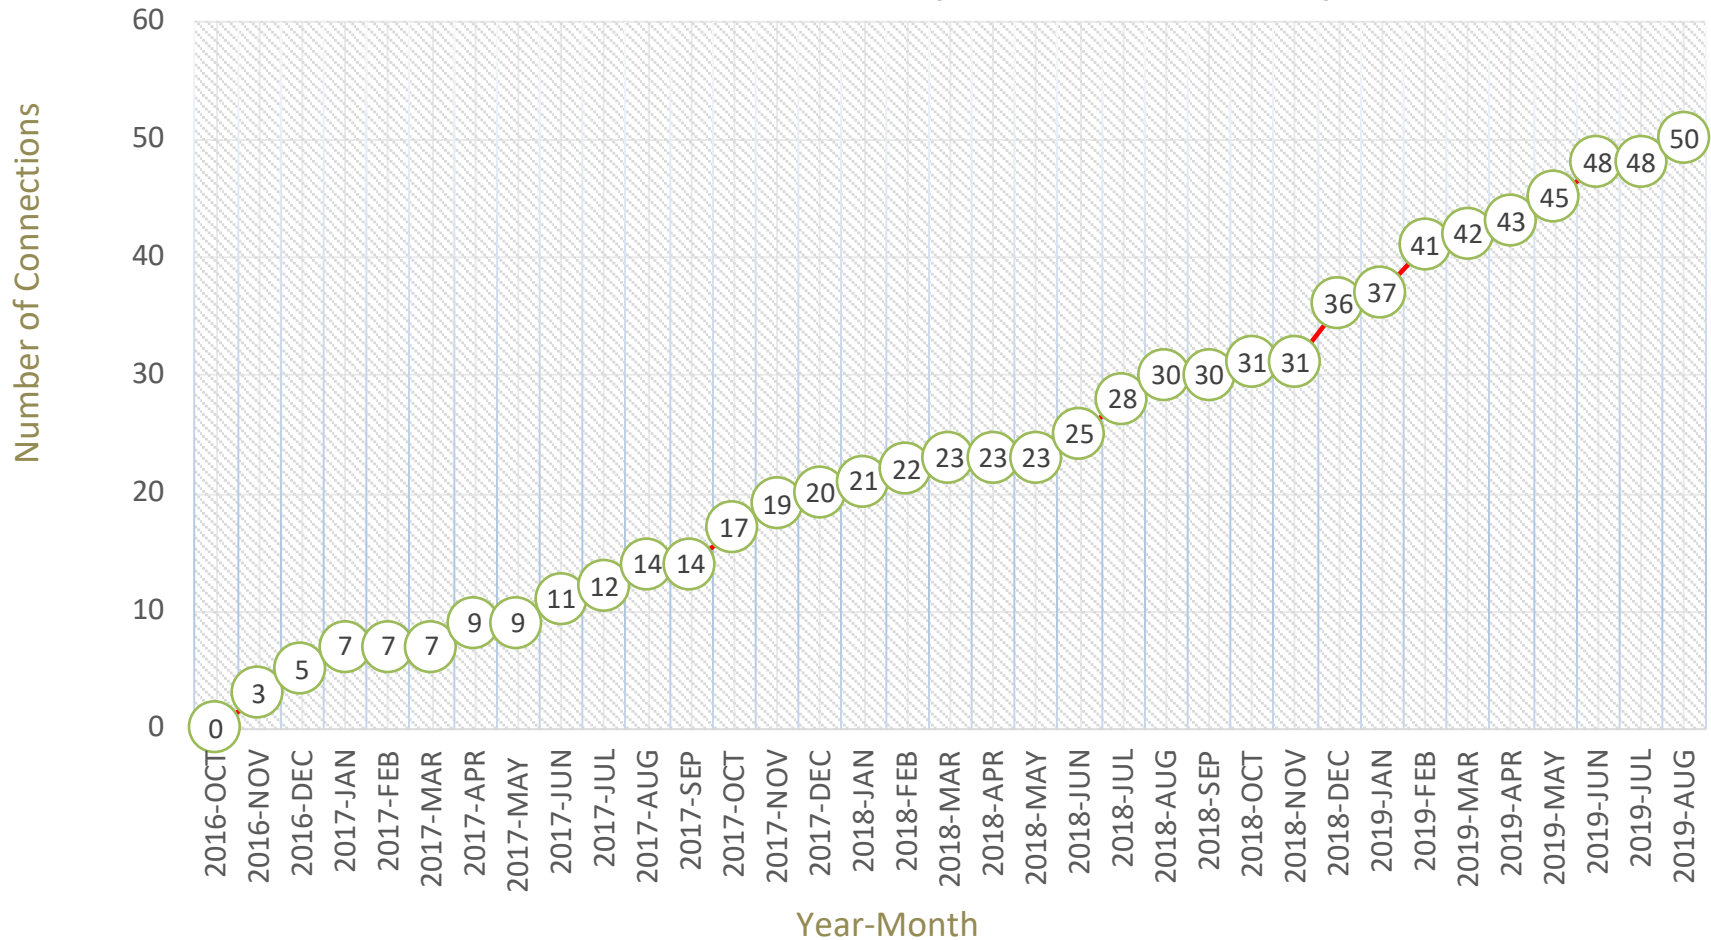

100GE Connections at HKIX

Total 100G Ports Connected (2016 OCT - 2019 AUG)