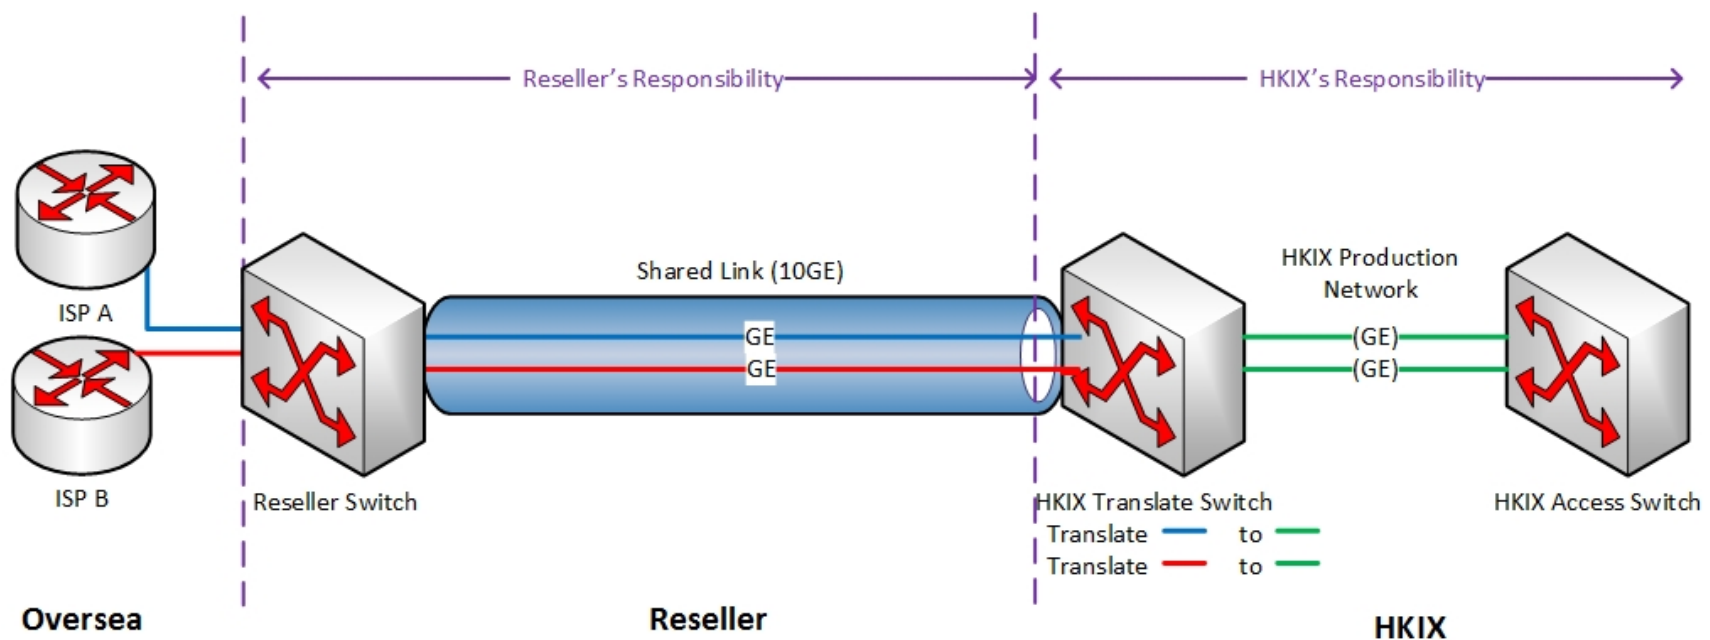

Reseller Network Topology Diagram