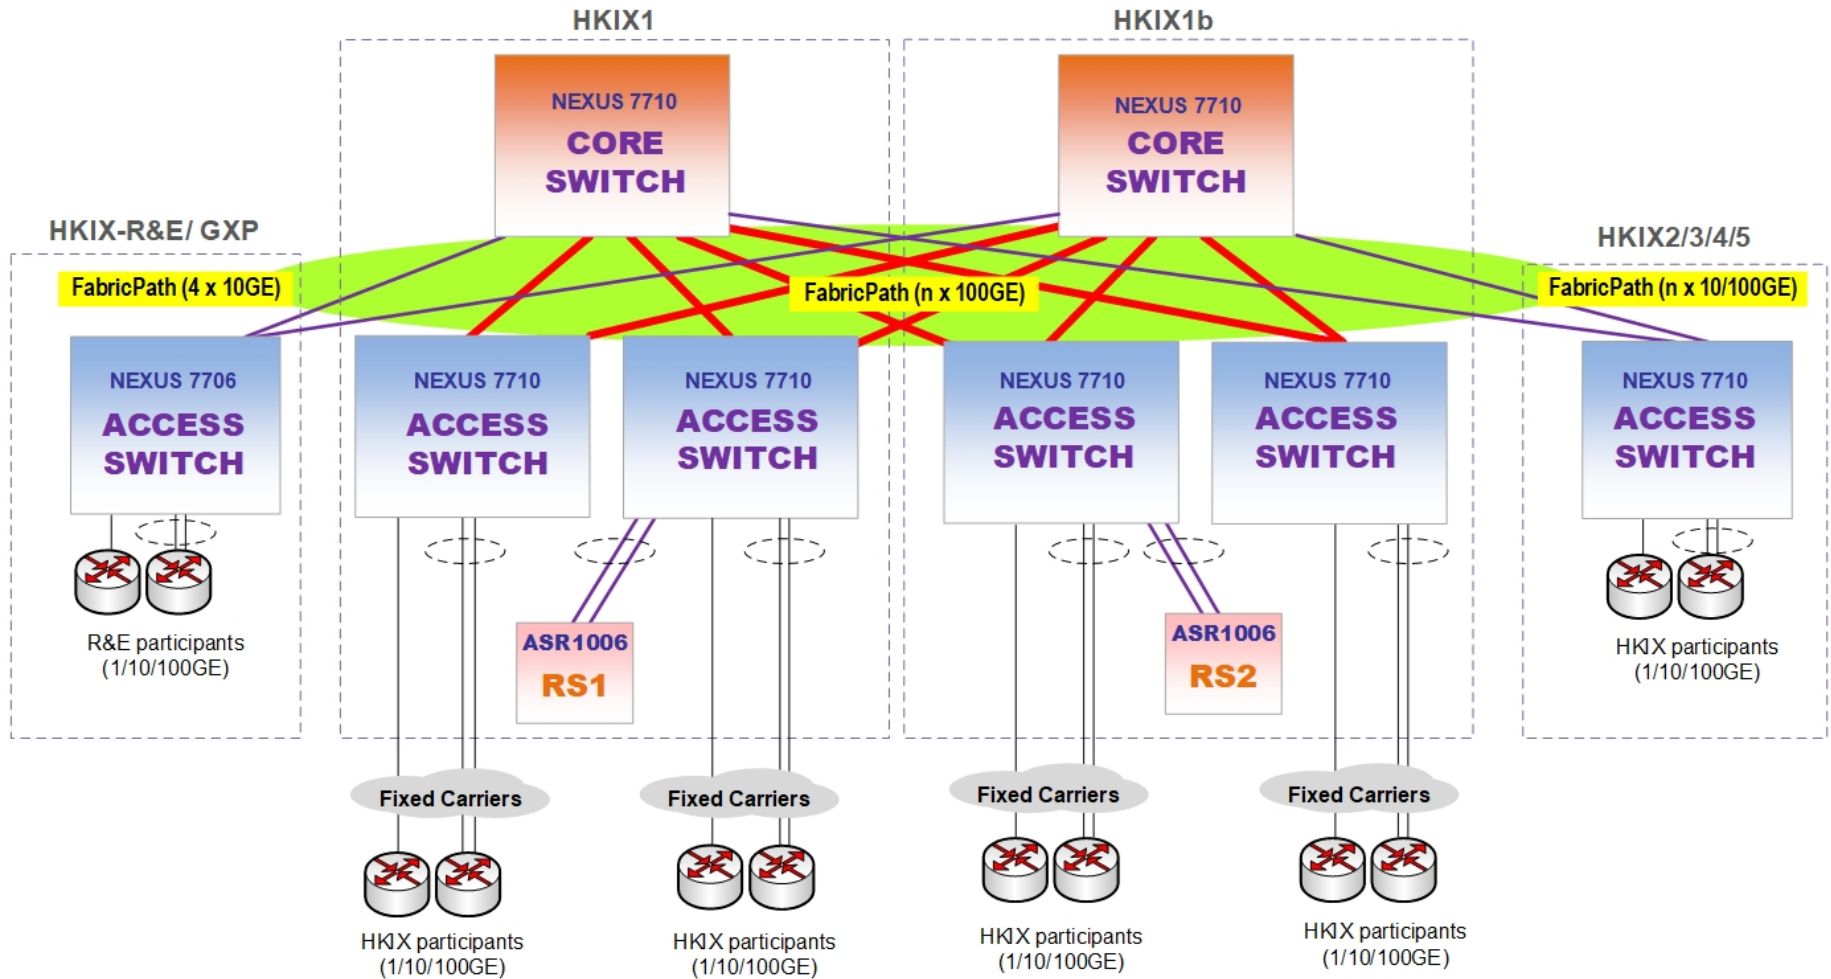

HKIX Updates at APIX #20

Kenneth CHAN

HKIX Team

www.hkix.net

9 Sep 2019, Chiang Mai

HKIX Today

- Supports both MLPA (Multilateral Peering) and BLPA (Bilateral Peering) over layer 2
- Supports IPv4/IPv6 dual-stack
- More and more non-HK participants
- 310+ different networks (autonomous systems) connected
- 520+ physical connections in total
 - 50 **100GE**, 320+ **10GE** & 150+ **GE**
- 1.39+Tbps (5-min) total traffic at peak
- Annual Traffic Growth **~30%**

Current HKIX Traffic

Daily Graph (5-min average)

Current HKIX Traffic

Yearly Graph (1-day average)

HKIX Network Diagram (Apr 2018)

1. **HKIX1** and **HKIX1b** are the two core sites of HKIX at CUHK while **HKIX2/3/4/5** are HKIX satellite sites outside of CUHK.
2. HKIX participants are encouraged to connect to multiple sites for site resilience.

HKIX Network Diagram (Aug 2019)

1. **HKIX1** and **HKIX1b** are the two core sites of HKIX at CUHK while **HKIX2/3/3b/4/5** are HKIX satellite sites outside of CUHK.
2. HKIX participants are encouraged to connect to multiple sites for site resilience.