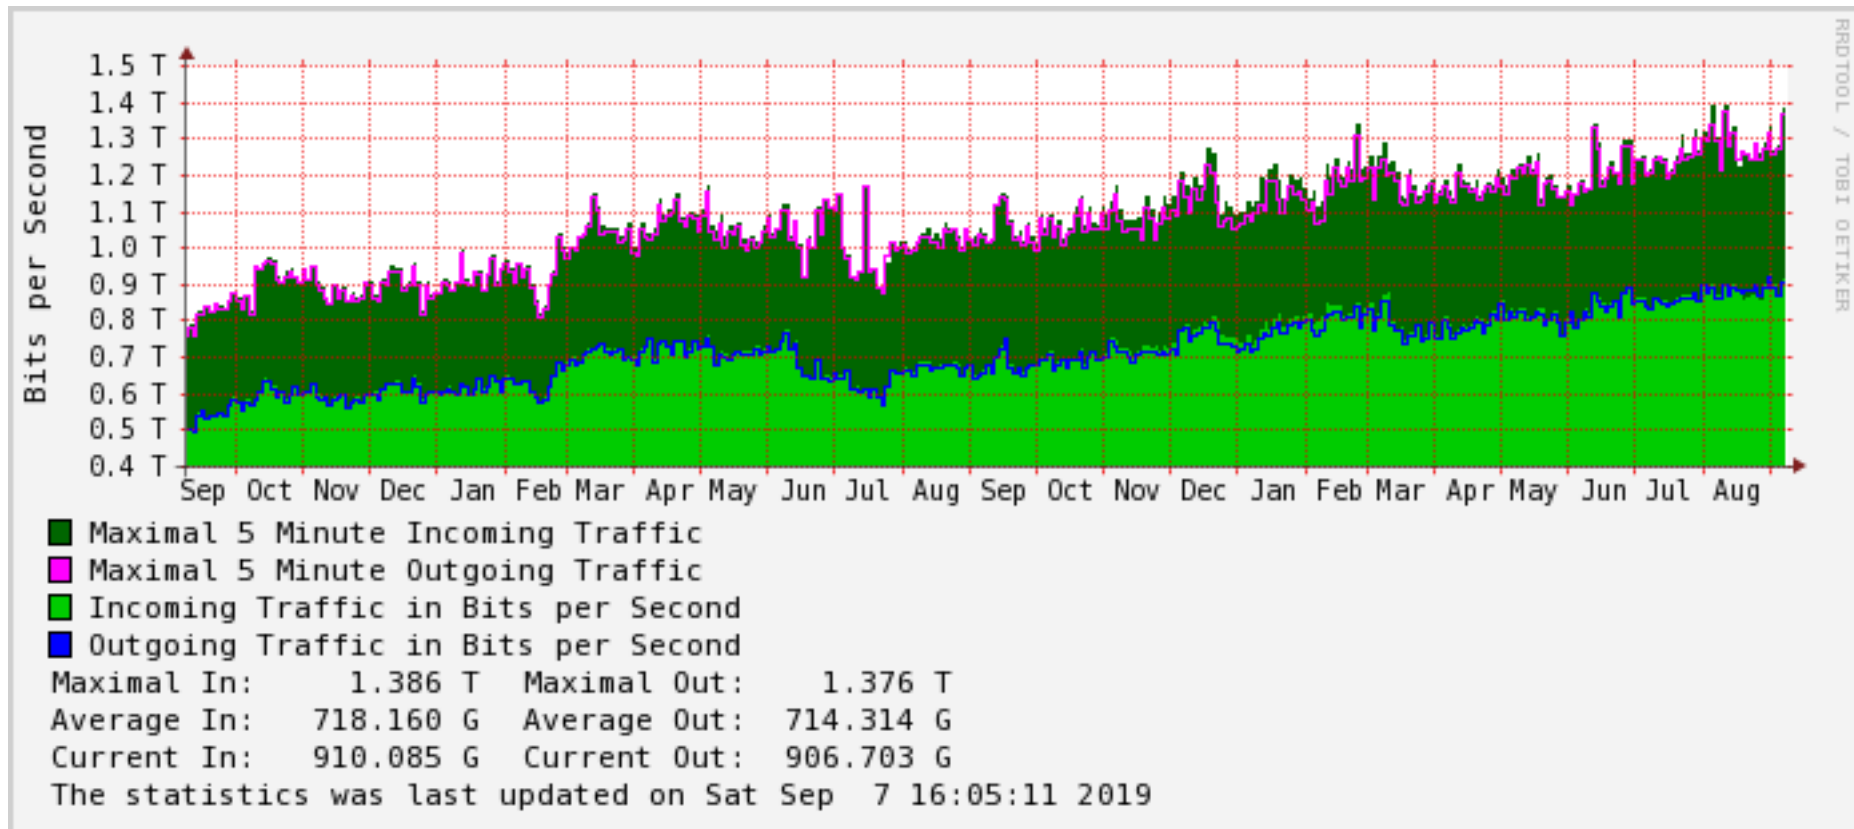

HKIX Updates at APIX #20

Kenneth CHAN

HKIX Team

www.hkix.net

9 Sep 2019, Chiang Mai

HKIX Today

- Supports both MLPA (Multilateral Peering) and BLPA (Bilateral Peering) over layer 2
- Supports IPv4/IPv6 dual-stack
- More and more non-HK participants
- 310+ different networks (autonomous systems) connected
- 520+ physical connections in total
 - 50 **100GE**, 320+ **10GE** & 150+ **GE**
- 1.39+Tbps (5-min) total traffic at peak
- Annual Traffic Growth **~30%**

Current HKIX Traffic

Daily Graph (5-min average)

Current HKIX Traffic

Yearly Graph (1-day average)

HKIX Network Diagram (Apr 2018)

1. **HKIX1** and **HKIX1b** are the two core sites of HKIX at CUHK while **HKIX2/3/4/5** are HKIX satellite sites outside of CUHK.
2. HKIX participants are encouraged to connect to multiple sites for site resilience.