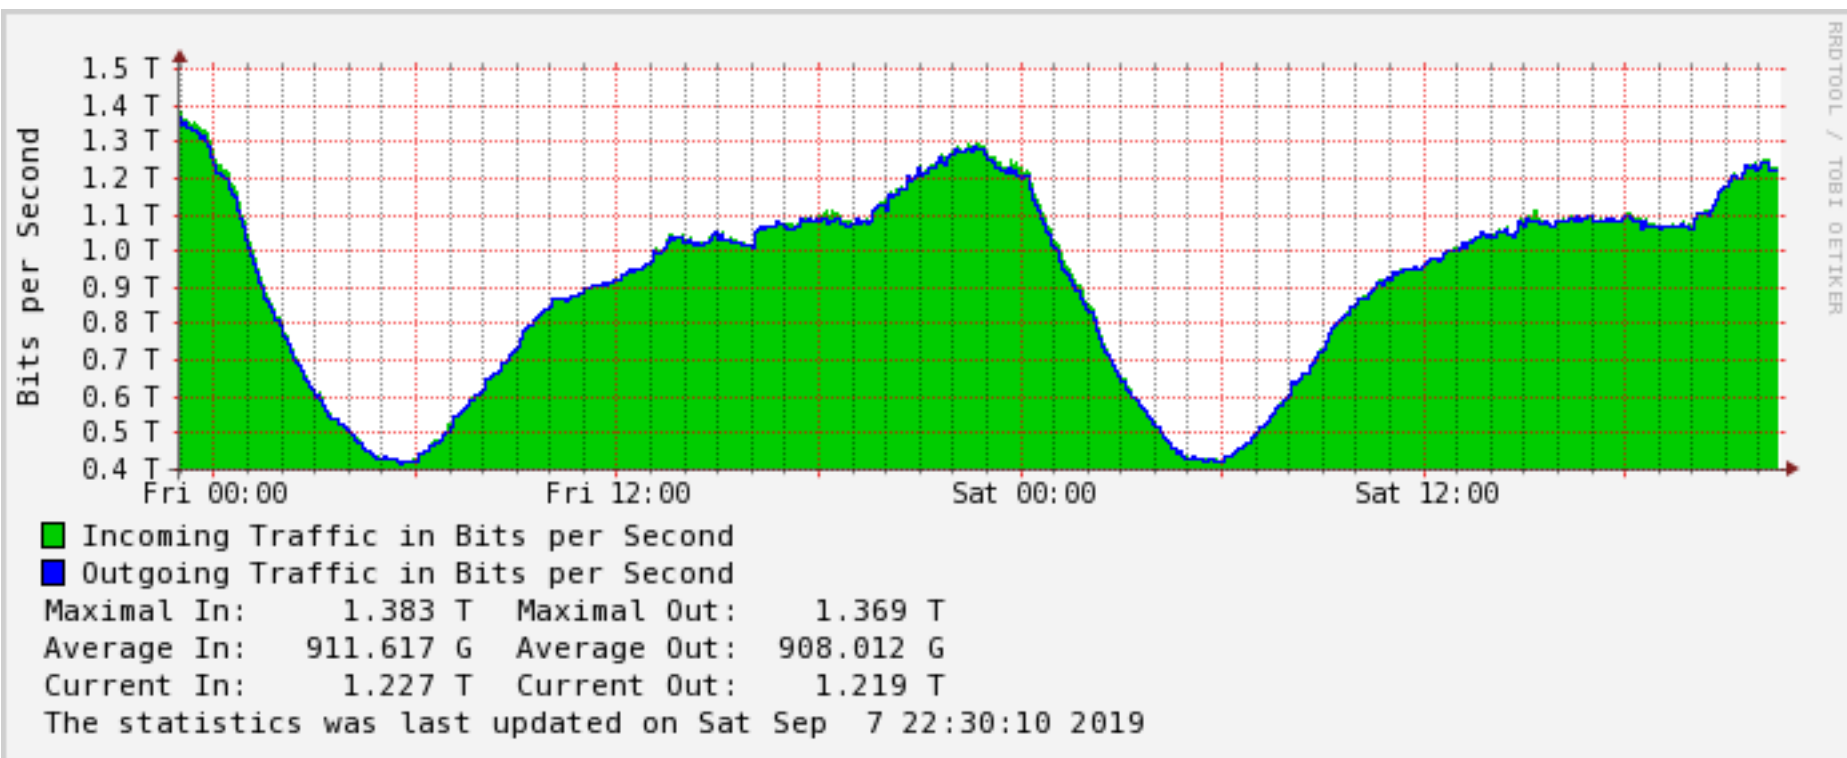

HKIX Updates at APIX #20

Kenneth CHAN

HKIX Team

www.hkix.net

9 Sep 2019, Chiang Mai

HKIX Today

- Supports both MLPA (Multilateral Peering) and BLPA (Bilateral Peering) over layer 2
- Supports IPv4/IPv6 dual-stack
- More and more non-HK participants
- 310+ different networks (autonomous systems) connected
- 520+ physical connections in total
 - 50 **100GE**, 320+ **10GE** & 150+ **GE**
- 1.39+Tbps (5-min) total traffic at peak
- Annual Traffic Growth **~30%**

Current HKIX Traffic

Daily Graph (5-min average)

Current HKIX Traffic

Yearly Graph (1-day average)

HKIX Network Diagram (Apr 2018)

1. **HKIX1** and **HKIX1b** are the two core sites of HKIX at CUHK while **HKIX2/3/4/5** are HKIX satellite sites outside of CUHK.
2. HKIX participants are encouraged to connect to multiple sites for site resilience.