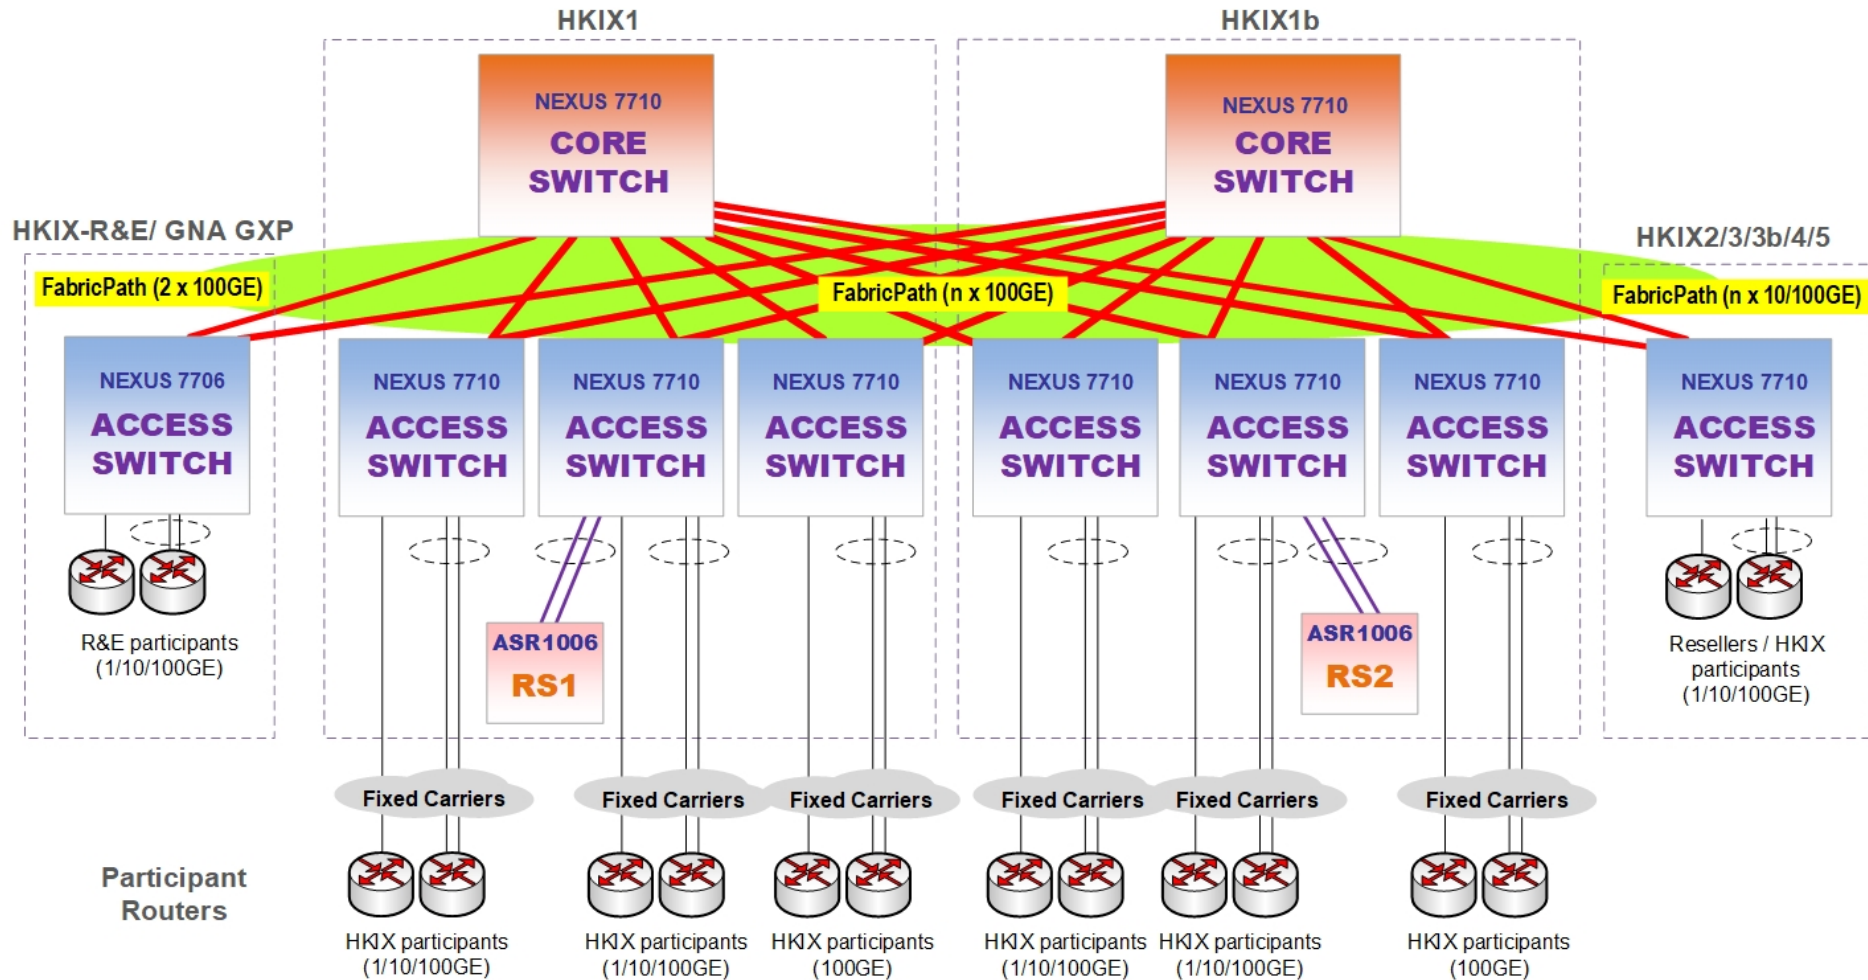

HKIX Updates at APIX #20

Kenneth CHAN

HKIX Team

www.hkix.net

9 Sep 2019, Chiang Mai

HKIX Today

- Supports both MLPA (Multilateral Peering) and BLPA (Bilateral Peering) over layer 2
- Supports IPv4/IPv6 dual-stack
- More and more non-HK participants
- 310+ different networks (autonomous systems) connected
- 520+ physical connections in total
 - 50 **100GE**, 320+ **10GE** & 150+ **GE**
- 1.39+Tbps (5-min) total traffic at peak
- Annual Traffic Growth **~30%**

Current HKIX Traffic

Daily Graph (5-min average)

Current HKIX Traffic

Yearly Graph (1-day average)

HKIX Network Diagram (Apr 2018)

1. **HKIX1** and **HKIX1b** are the two core sites of HKIX at CUHK while **HKIX2/3/4/5** are HKIX satellite sites outside of CUHK.
2. HKIX participants are encouraged to connect to multiple sites for site resilience.

HKIX Network Diagram (Aug 2019)

1. **HKIX1** and **HKIX1b** are the two core sites of HKIX at CUHK while **HKIX2/3/3b/4/5** are HKIX satellite sites outside of CUHK.
2. HKIX participants are encouraged to connect to multiple sites for site resilience.