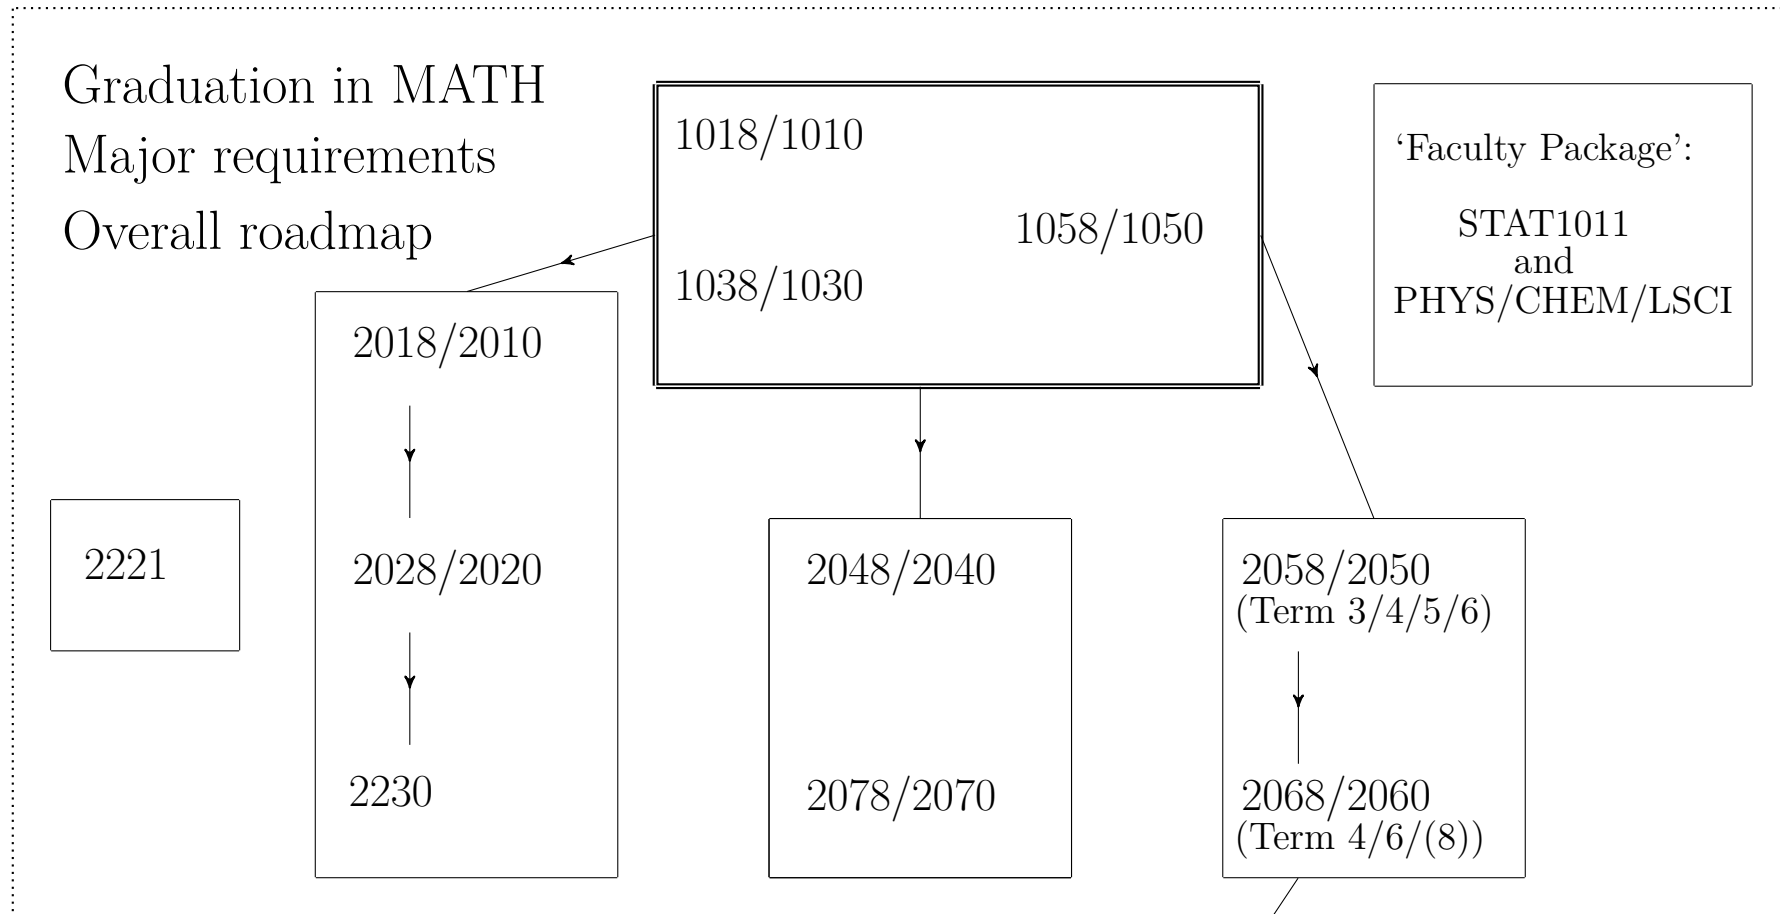

Graduation in MATH
Major requirements
Overall roadmap

Various streams with various requirements:

- Enrichment
- Computational and applied maths
- Enrich. and CAM
- Multi-disciplinary
- Comp. Big-data Analytics
- Maths Education
- (General) Mathematics

3060 (Term 5/7)

or

Alternative to 3060:

STAT2001 (Term 3/5/7)

or

STAT2006 (Term 4/6/8)

‘Capstone’:

4900 (Term 7)

or

4400 (Term 7/8)