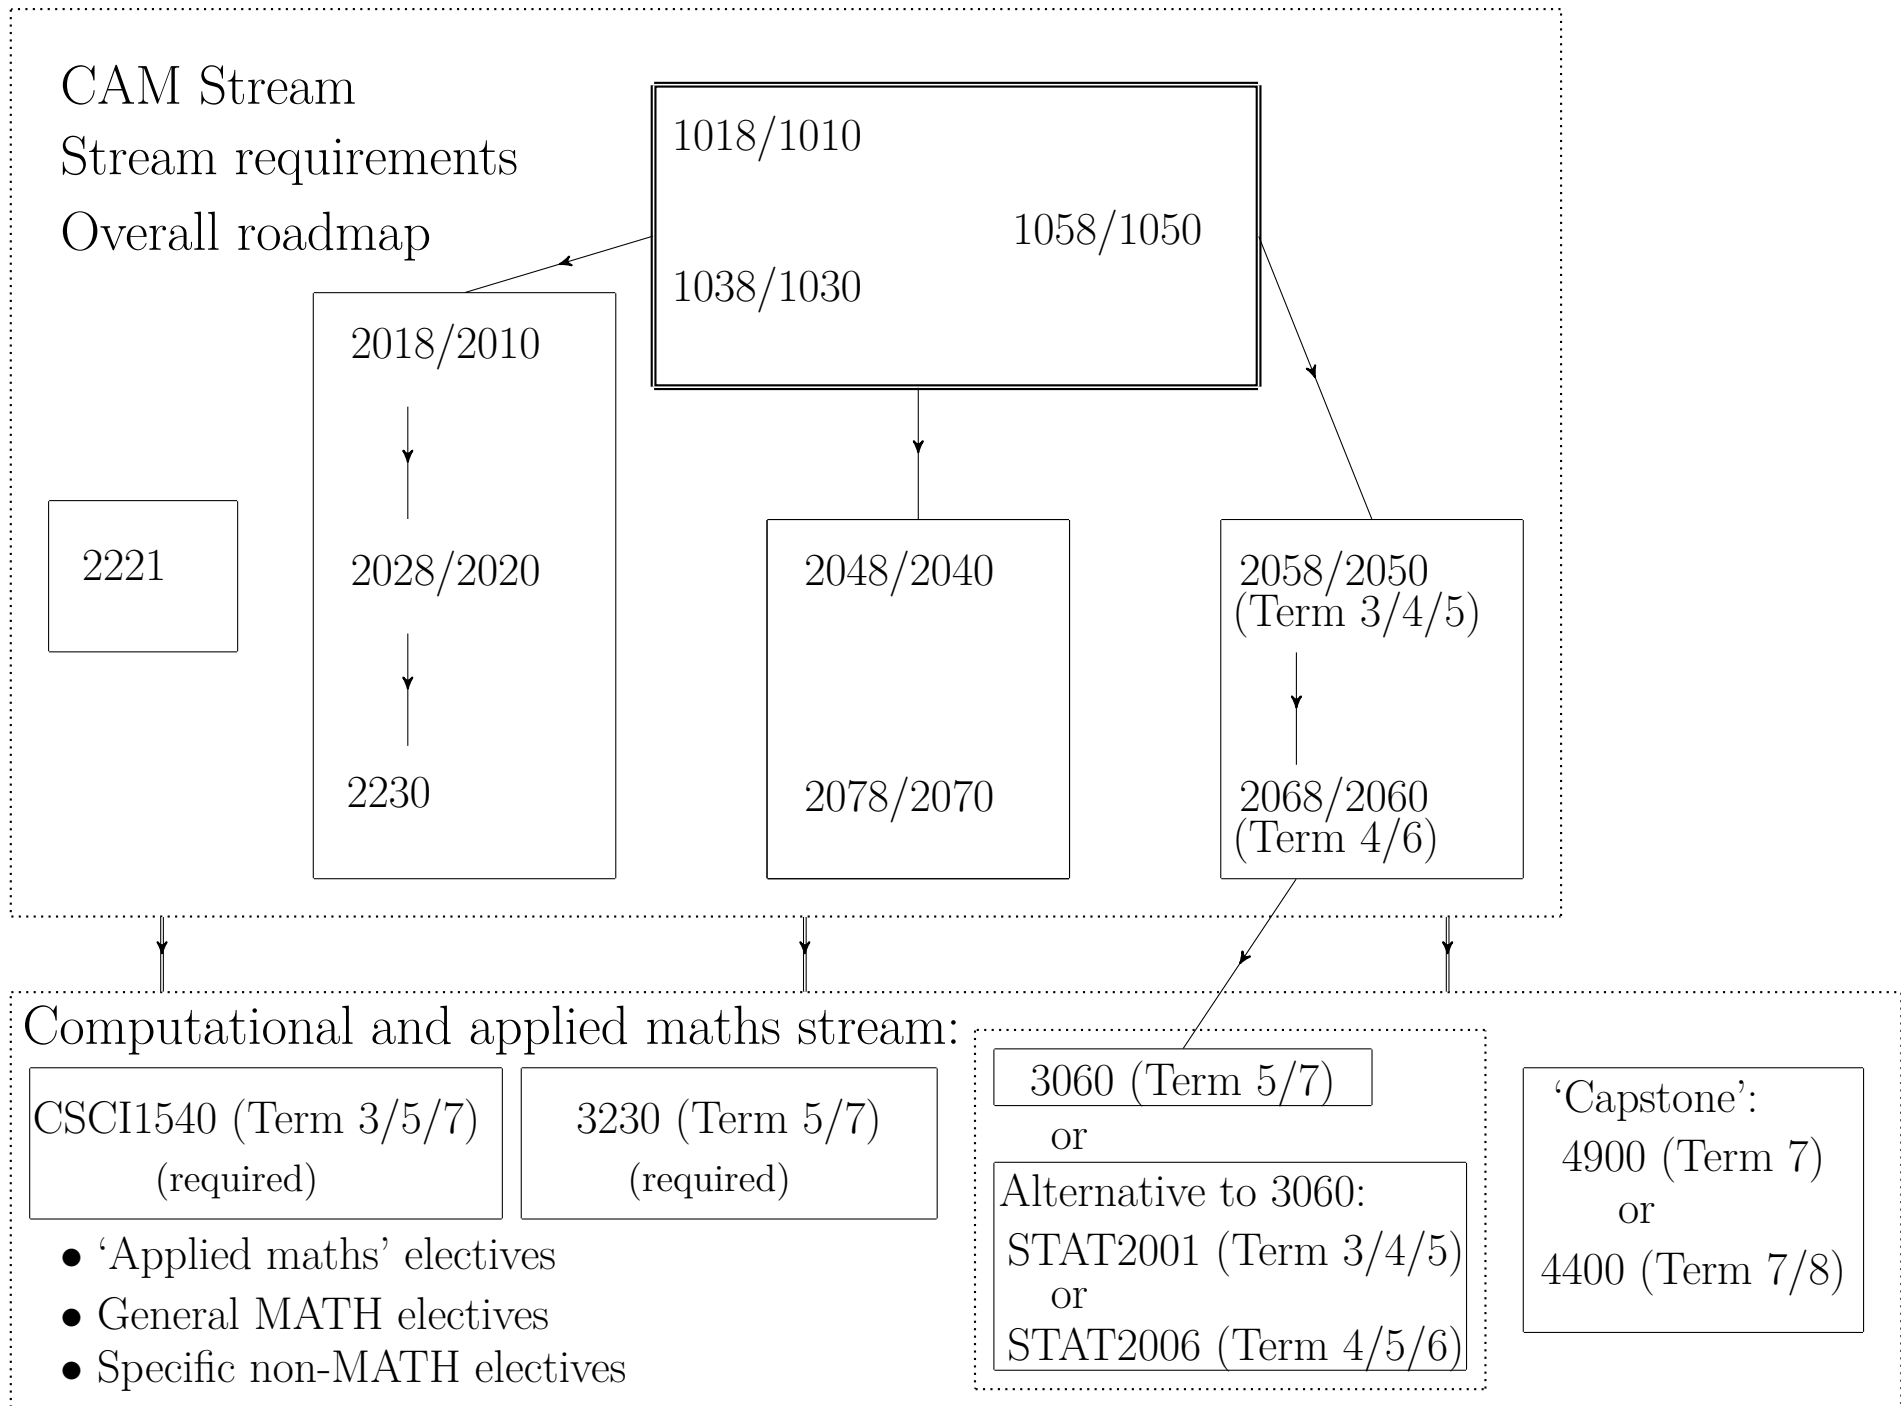

or

4400 (Term 7/8)

Maths Education Stream  
Stream requirements  
Overall roadmap

Mathematics education stream:

- MATH electives
- BMED electives

BMED3011 (Term 3/5)  
(de facto required)

3060 (Term 5/7)  
or  
Alternative to 3060:  
STAT2001 (Term 3/4/5)  
or  
STAT2006 (Term 4/5/6)