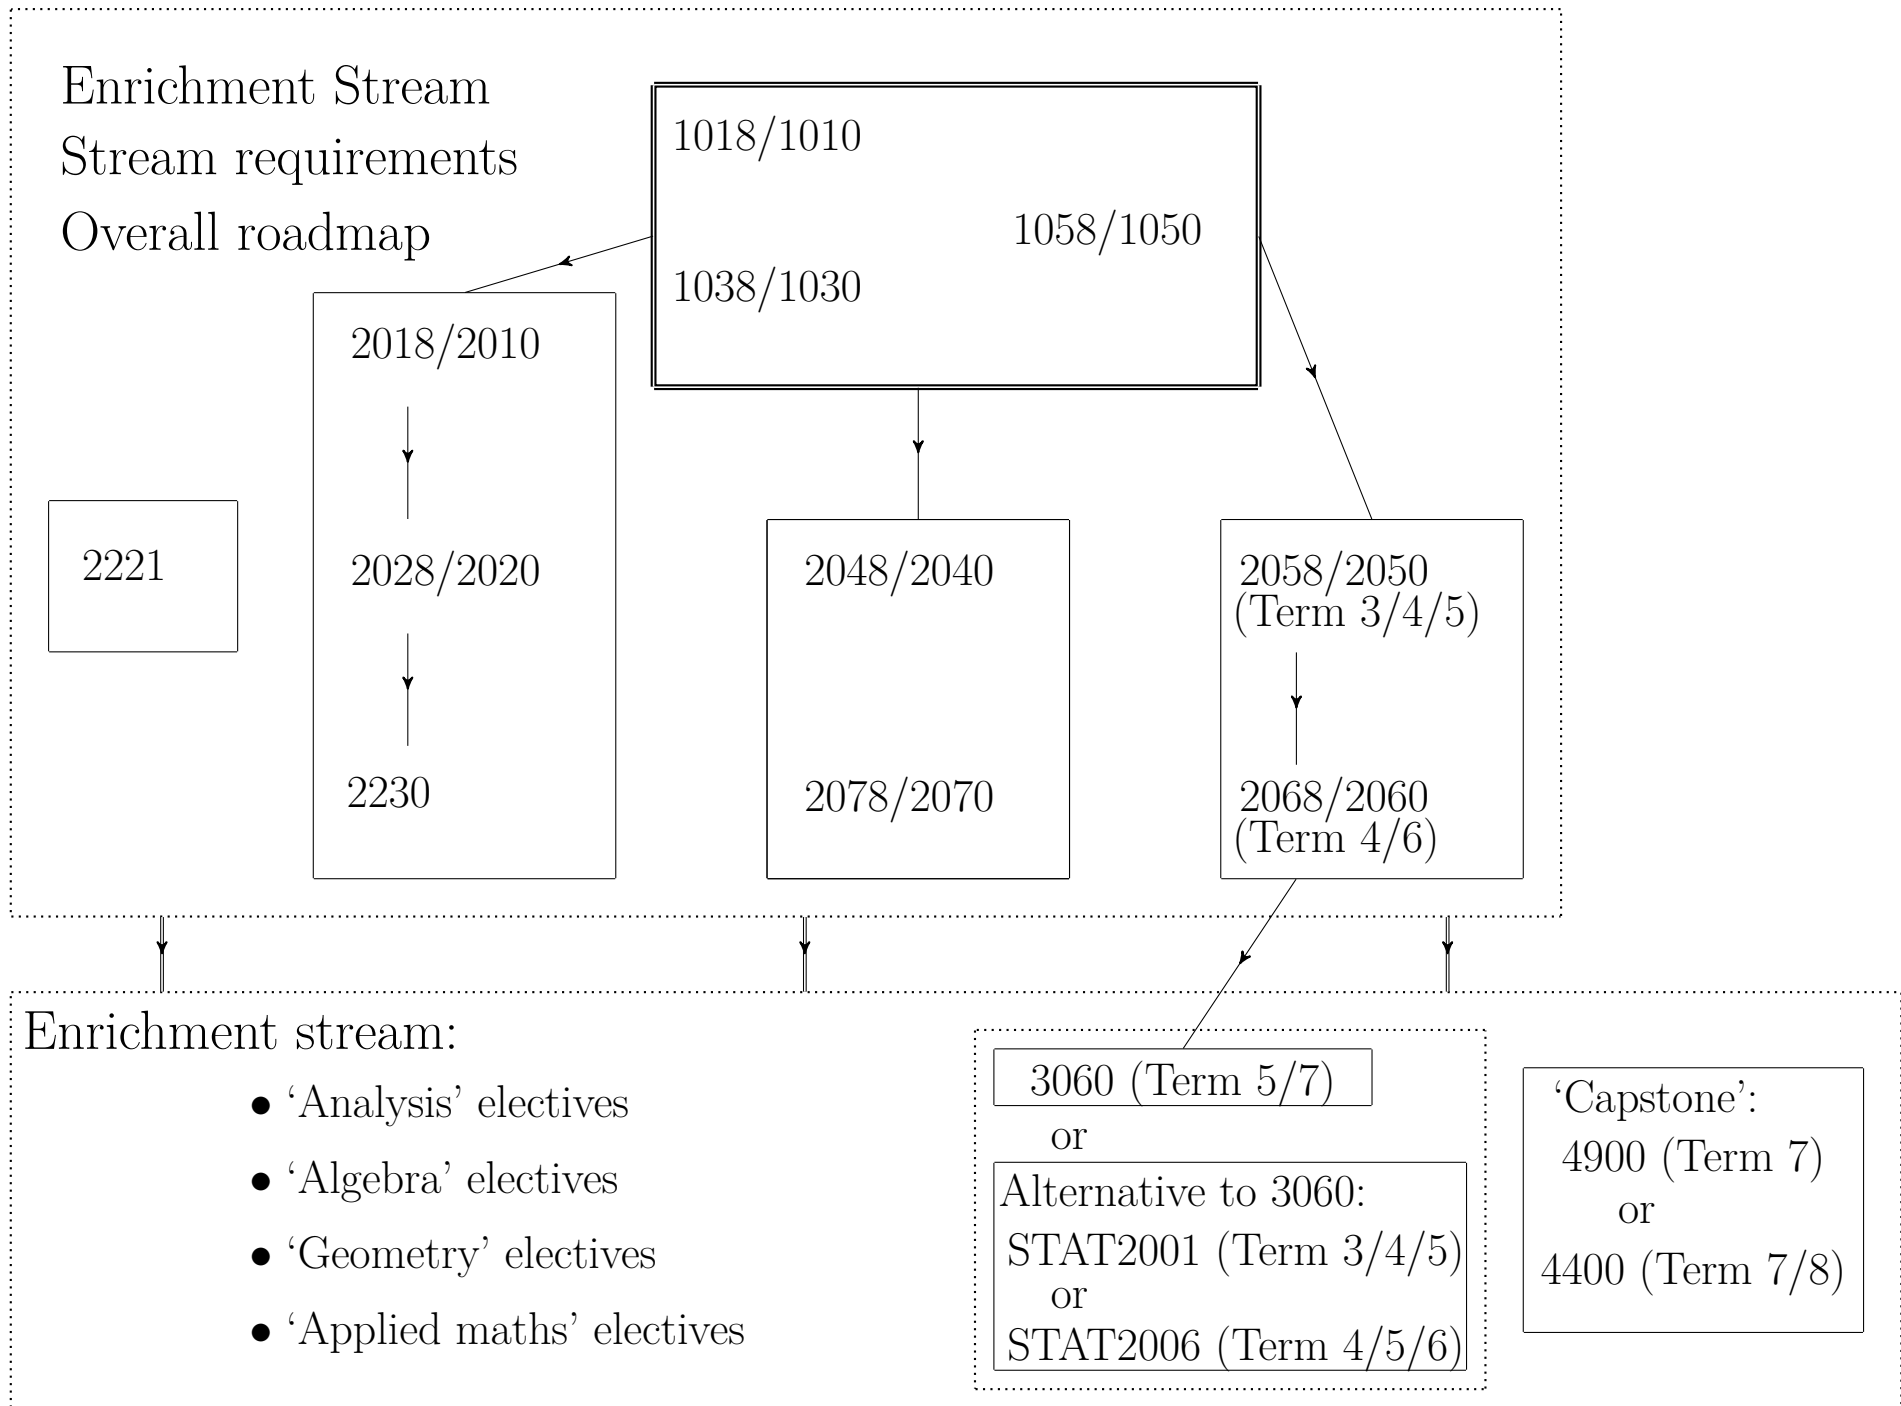

or

4400 (Term 7/8)

Maths Education Stream  
Stream requirements  
Overall roadmap

Mathematics education stream:

- MATH electives
- BMED electives

BMED3011 (Term 3/5)  
(de facto required)

3060 (Term 5/7)  
or  
Alternative to 3060:  
STAT2001 (Term 3/4/5)  
or  
STAT2006 (Term 4/5/6)