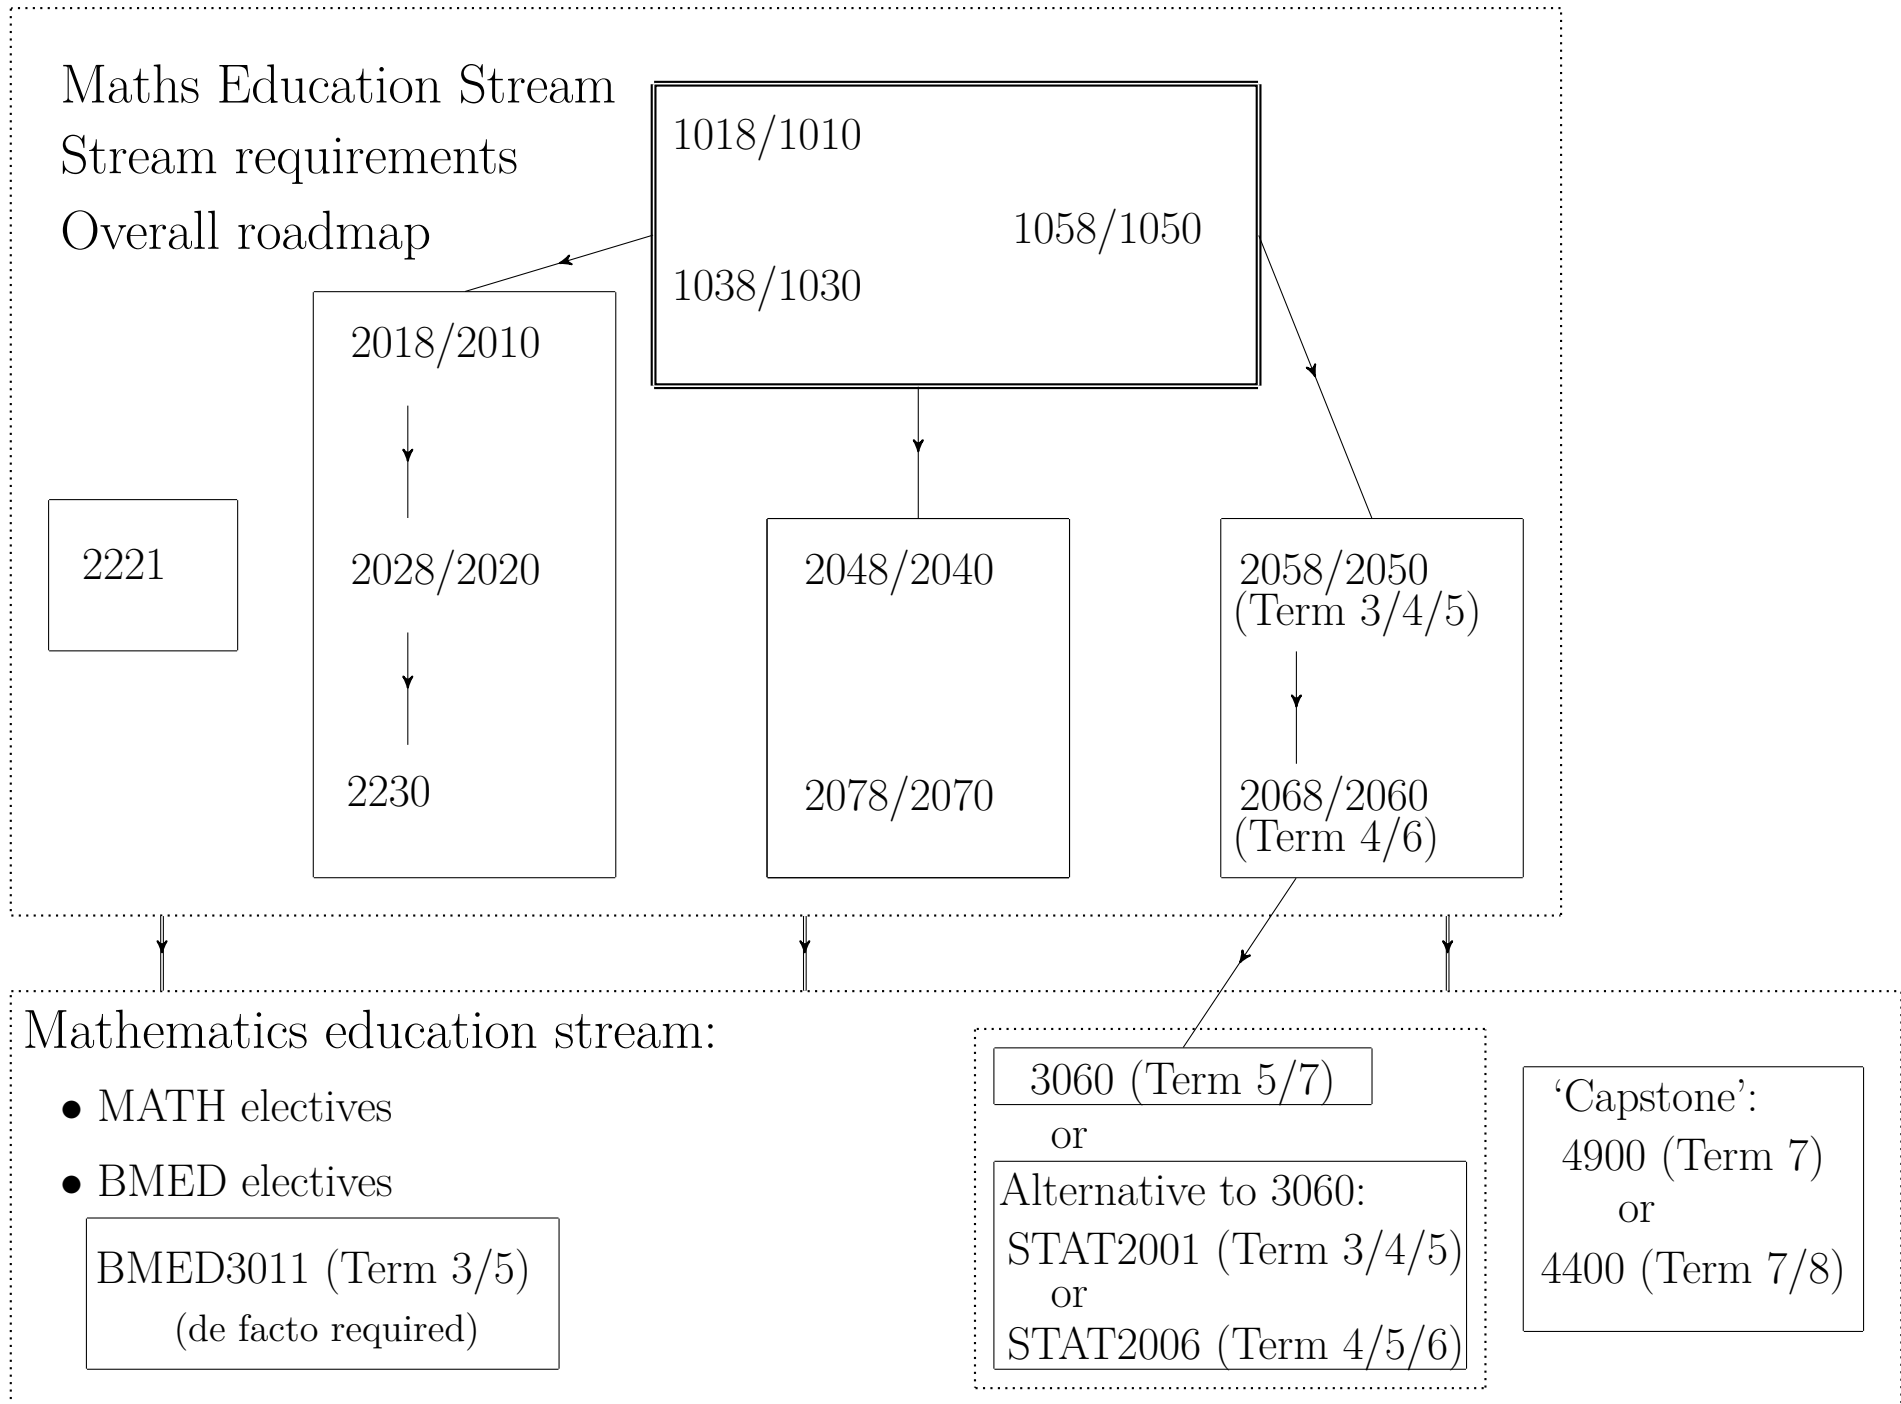

or

4400 (Term 7/8)

Maths Education Stream  
Stream requirements  
Overall roadmap

Mathematics education stream:

- MATH electives
- BMED electives

BMED3011 (Term 3/5)  
(de facto required)

3060 (Term 5/7)  
or  
Alternative to 3060:  
STAT2001 (Term 3/4/5)  
or  
STAT2006 (Term 4/5/6)