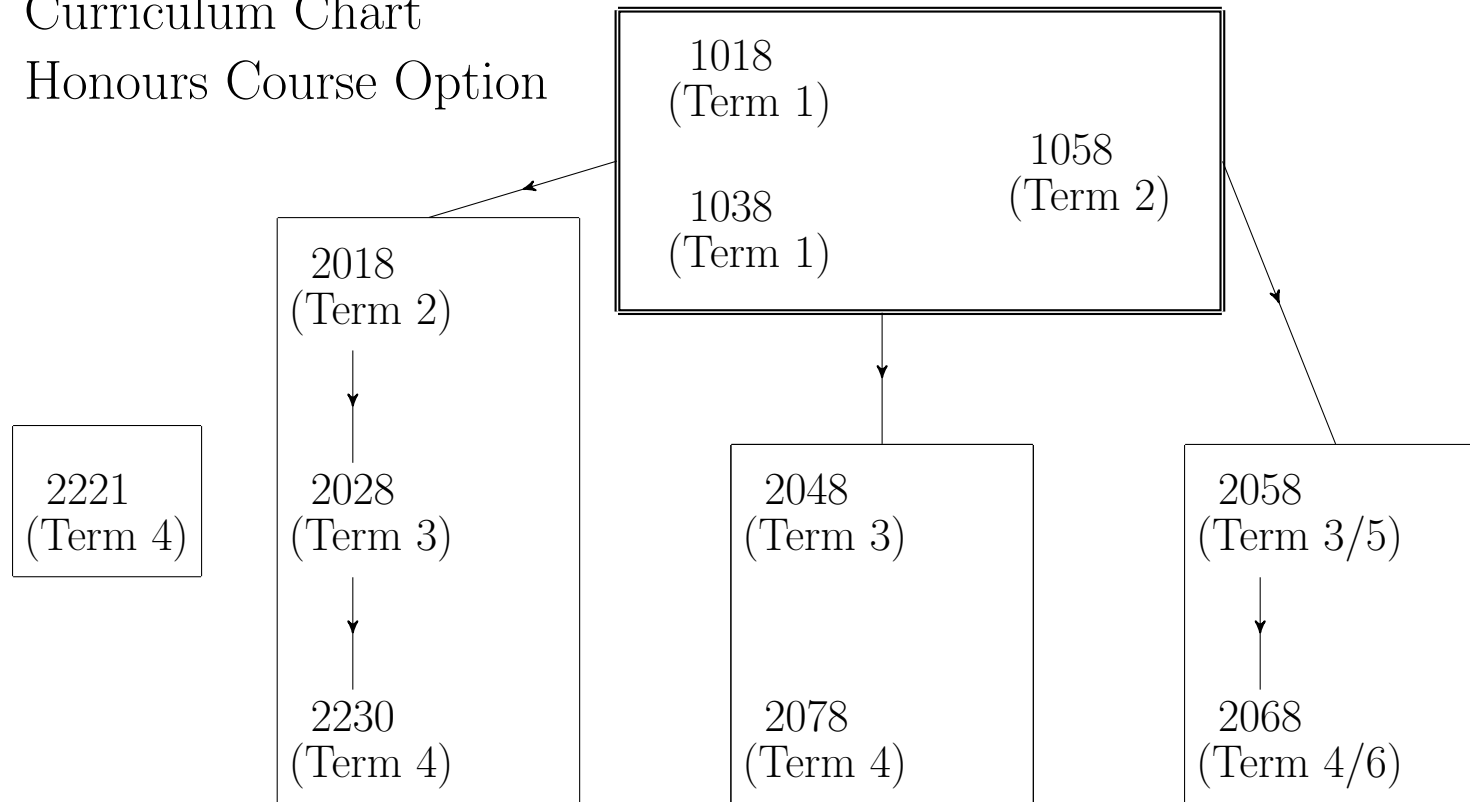

Curriculum Chart
Honours Course Option

Various streams with various requirements:

- Enrichment Stream
- Computational and applied mathematics stream
- Enrichment and CAM Stream
- Multi-disciplinary Stream
- Comp. Big-data Analytics Stream
- Mathematics Education Stream
- (General) Mathematics Stream

‘Capstone’:
4900 (Term 7)
or
4400 (Term 7/8)