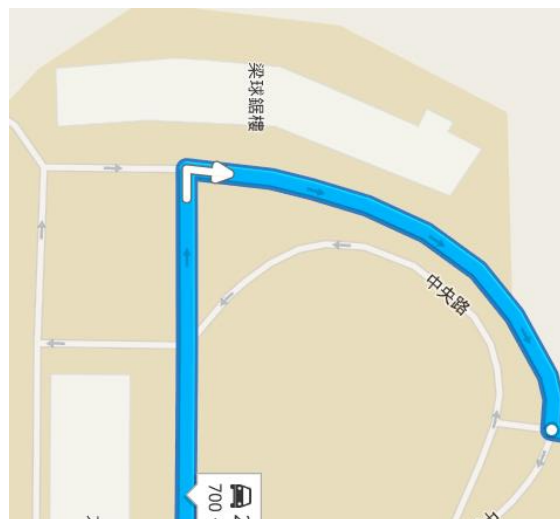

## Guide for Driving to Lee Woo Sing College

### 自行駕車前往和聲書院指示

1. Enter University Road via University main entrance at Tai Po Road (Ma Liu Shui Section). Turn left to Library Boulevard  
從大埔公路馬料水段經正門(四條柱)進入大學道，轉左入圖書館道

2. Turn left to Central Avenue after Lee Shau Kee Building  
於李兆基樓前左轉入中央道

3. Turn right and go up at Leung Kau Kui Building  
於梁球鋸樓右轉直上

4. Turn left to Residence Road at Central Avenue junction  
中央道路口左轉入士林路

5. Turn right and go down to Residence Road  
於士林路口右轉下行

6. Go down until you see Chan Chun Ha Hostel. Lee Woo Sing College is opposite to the Hostel  
沿士林路下行，直至見到陳震夏宿舍；和聲書院就在對面