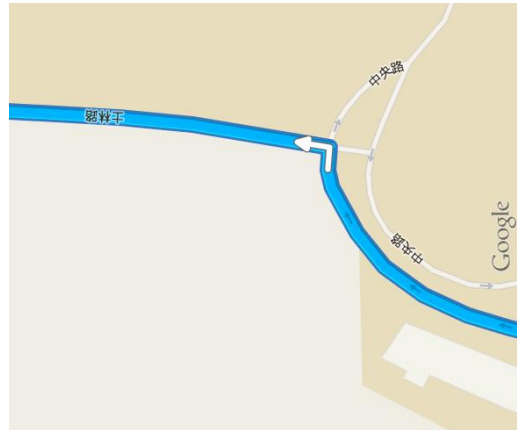

## Guide for Driving to Lee Woo Sing College

### 自行駕車前往和聲書院指示

1. Enter University Road via University main entrance at Tai Po Road (Ma Liu Shui Section). Turn left to Library Boulevard  
從大埔公路馬料水段經正門(四條柱)進入大學道，轉左入圖書館道

2. Turn left to Central Avenue after Lee Shau Kee Building  
於李兆基樓前左轉入中央道

3. Turn right and go up at Leung Kau Kui Building  
於梁球鋸樓右轉直上

4. Turn left to Residence Road at Central Avenue junction  
中央道路口左轉入士林路

5. Turn right and go down to Residence Road  
於士林路口右轉下行

6. Go down until you see Chan Chun Ha Hostel. Lee Woo Sing College is opposite to the Hostel  
沿士林路下行，直至見到陳震夏宿舍；和聲書院就在對面