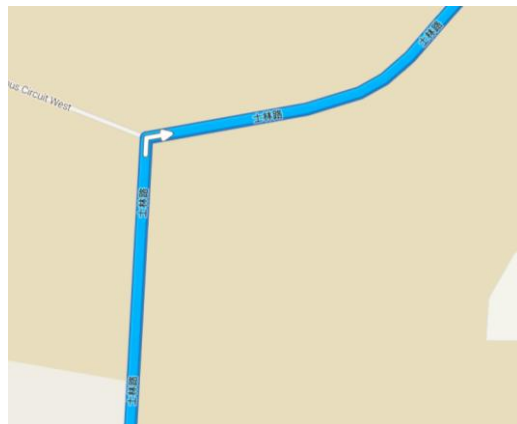

### 自行駕車前往和聲書院指示

1. Enter University Road via University main entrance at Tai Po Road (Ma Liu Shui Section). Turn left to Library Boulevard  
從大埔公路馬料水段經正門(四條柱)進入大學道，轉左入圖書館道

2. Turn left to Central Avenue after Lee Shau Kee Building  
於李兆基樓前左轉入中央道

3. Turn right and go up at Leung Kau Kui Building  
於梁球鋸樓右轉直上

4. Turn left to Residence Road at Central Avenue junction  
中央道路口左轉入士林路

5. Turn right and go down to Residence Road  
於士林路口右轉下行

6. Go down until you see Chan Chun Ha Hostel. Lee Woo Sing College is opposite to the Hostel  
沿士林路下行，直至見到陳震夏宿舍；和聲書院就在對面