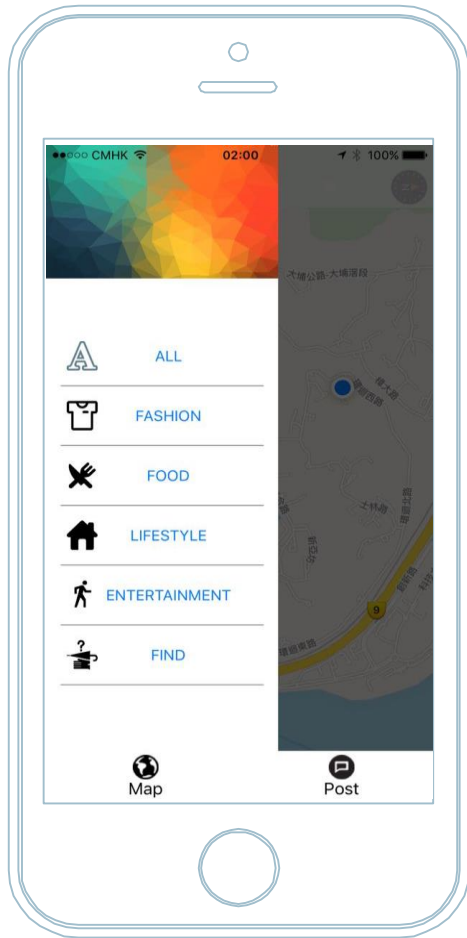

- Latitude and longitude
 - orientation

second

third

Interesting in reading message

The background features several decorative elements: a large orange ring in the top left, a yellow circle below it, a pink circle further down, a green circle with a dashed border in the bottom left, a large teal ring in the bottom right, and a teal circle with a dashed border in the bottom right. A large teal number '6' is centered within a large dashed circle.

6

Implementation

Hello!

I am POST

UI Design

Message Location

Filter Message

- ⦿ Message content
- ⦿ Tag
- ⦿ Position information

Phone rotation

Correct orientation

- ⦿ Moving message

Not correct orientation

7

Challenge

- Change in iOS and Swift Version

- Boundary of CLLocation in iOS API