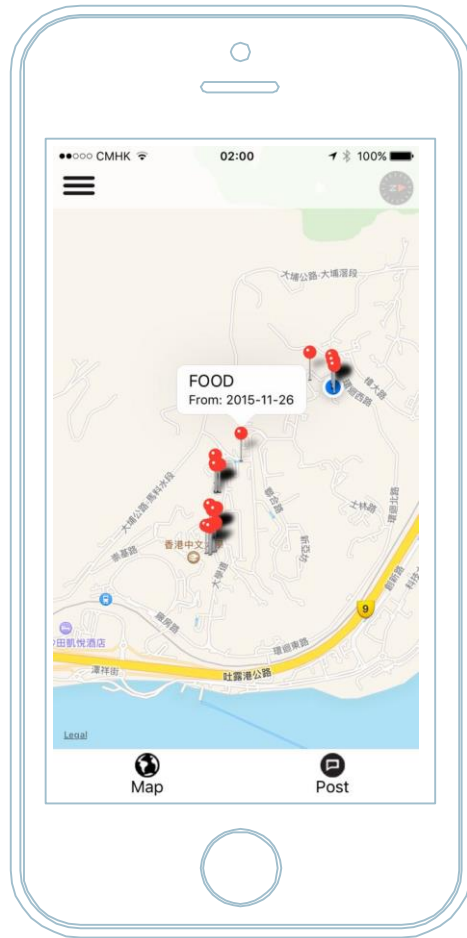

- Latitude and longitude
 - orientation

second

third

Interesting in reading message

The background features several decorative elements: a large orange ring in the top left, a yellow circle below it, a pink circle further down, a green circle with a dashed border in the bottom left, a large teal ring in the bottom right, and a teal circle with a dashed border in the bottom right. A large teal number '6' is centered within a large dashed circle.

6

Implementation

Hello!

I am POST

UI Design

Message Location

Filter Message

- ⦿ Message content
- ⦿ Tag
- ⦿ Position information

Phone rotation

Correct orientation

- ⦿ Moving message

Not correct orientation

7

Challenge

- Change in iOS and Swift Version

- Boundary of CLLocation in iOS API