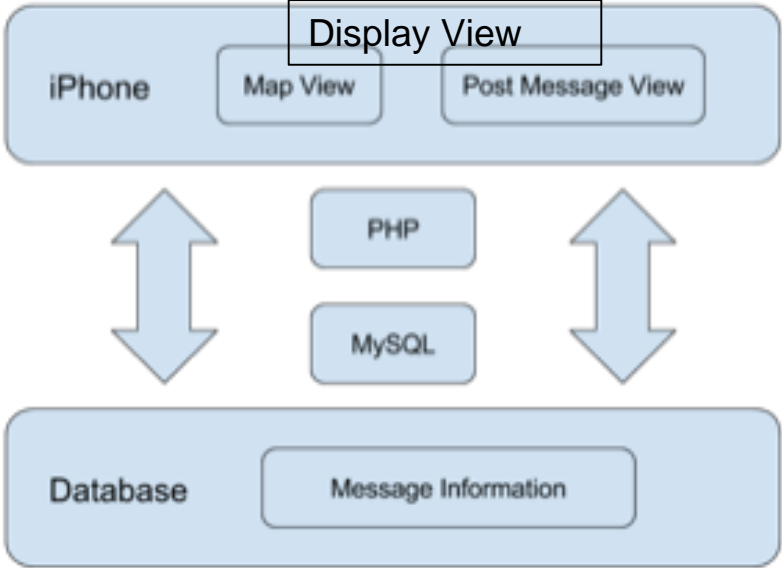

- Read and write

Locating based

- Latitude and longitude
 - orientation

second

first

Basic function

- Read and write

Locating based

- Latitude and longitude
 - orientation

second

third

Interesting in reading message

The background features several decorative elements: a large orange ring in the top left, a yellow circle below it, a pink circle further down, a green circle with a dashed border in the bottom left, a large teal ring in the bottom right, and a teal circle with a dashed border in the bottom right. A large teal number '6' is centered within a large dashed circle.

6

Implementation

Hello!

I am POST

UI Design

Message Location

Filter Message

- ⦿ Message content
- ⦿ Tag
- ⦿ Position information

Phone rotation

Correct orientation

- ⦿ Moving message

Not correct orientation

7

Challenge

- Change in iOS and Swift Version

- Boundary of CLLocation in iOS API