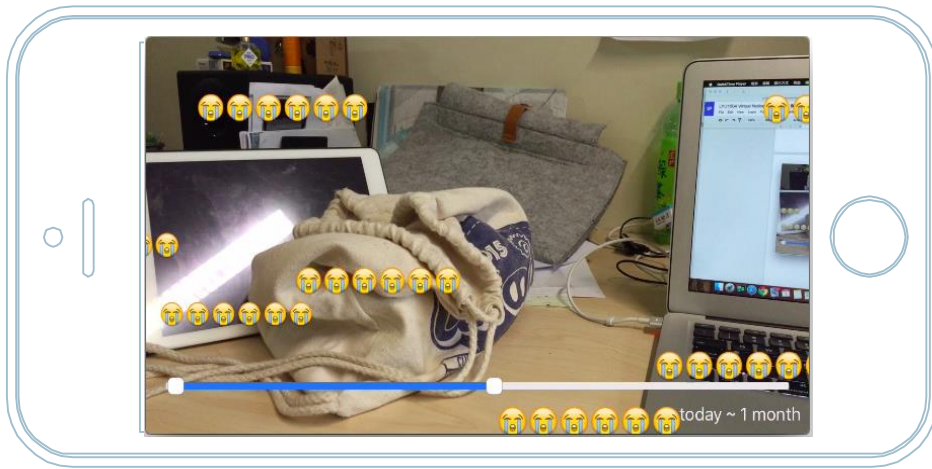

6

Implementation

Hello!

I am POST

UI Design

Message Location

Filter Message

- ⦿ Message content
- ⦿ Tag
- ⦿ Position information

Phone rotation

Correct orientation

- ⦿ Moving message

Not correct orientation

7

Challenge

- Change in iOS and Swift Version

- Boundary of CLLocation in iOS API