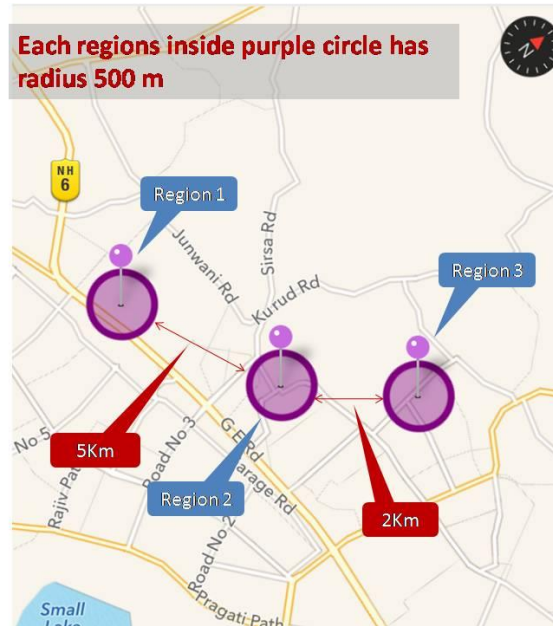

Phone rotation

Correct orientation

- ⦿ Moving message

Not correct orientation

7

Challenge

- Change in iOS and Swift Version

- Boundary of CLLocation in iOS API