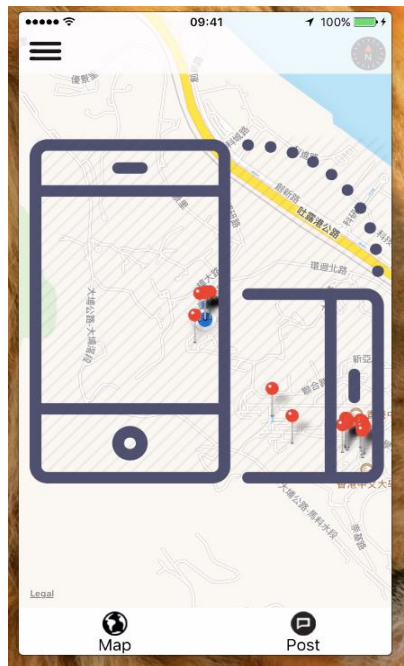

6

Implementation

Hello!

I am POST

UI Design

Message Location

Filter Message

- ⦿ Message content
- ⦿ Tag
- ⦿ Position information

Phone rotation

Correct orientation

- ⦿ Moving message

Not correct orientation

7

Challenge

- Change in iOS and Swift Version

- Boundary of CLLocation in iOS API

○ Handling segue

The background features several decorative elements: a large orange ring in the top-left, a yellow circle below it, a pink circle further down, a green circle with a dashed border in the bottom-left, a large teal ring in the bottom-right, and a teal circle with a dashed border in the bottom-right. A large, light blue dashed circle is centered in the upper half of the page.