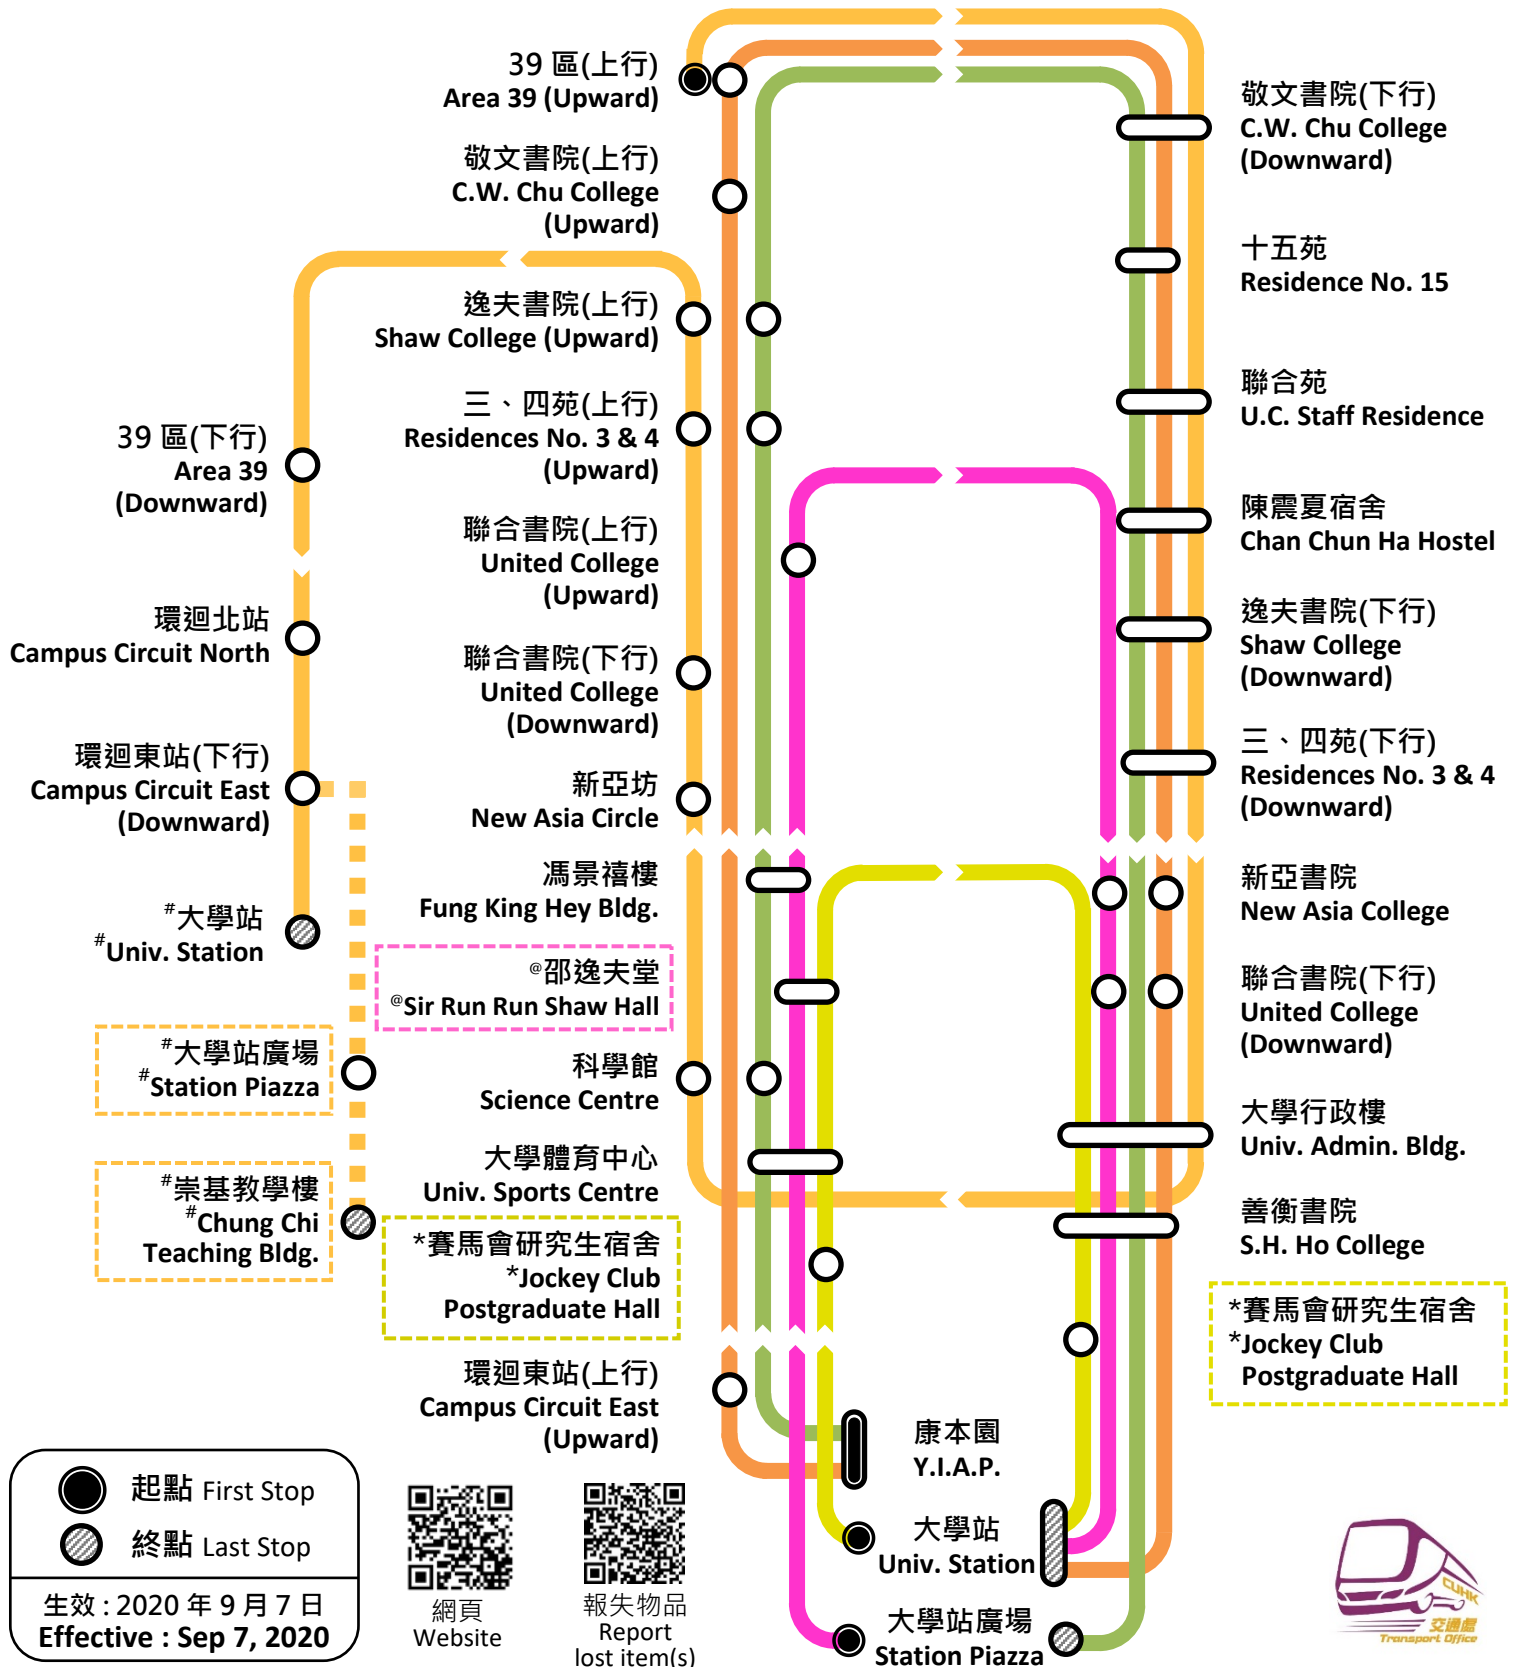

穿梭校巴

星期一至六

Shuttle School Bus

Mon - Sat

公眾假期停止服務
Service suspended on
Public Holidays

路線 Route	服務時間 Service Hours	每小時開出時間 (分) Departs hourly at (mins)
1A	07:40 – 18:40	20, 40
1B	08:00 – 18:00	*00
* 逢 00 分開出的班次將停賽馬會研究生宿舍 Buses departing at 00 minute will stop at <u>Jockey Club Postgraduate Hall</u>		
2	07:45 – 18:45	@ 00, 15, 30, @ 45
@ 逢 31 至 00 分開出的班次將停邵逸夫堂 Buses departing from 31 to 00 minutes will stop at <u>Sir Run Run Shaw Hall</u>		
3	09:00 – 18:40	00, 20, 40
4	07:30 – 18:50	10, 30, 50
8	07:40 – 18:40	00, 20, 40
# 非教學日期間將停大學站廣場及崇基教學樓 (不停大學站) During non-teaching days, buses will stop at <u>Station Piazza & Chung Chi Teaching Bldg.</u> (without stopping at <u>Univ. Station</u>)		

- 起點 First Stop
- 終點 Last Stop

生效：2020年9月7日
Effective: Sep 7, 2020

網頁
Website

報失物品
Report lost item(s)