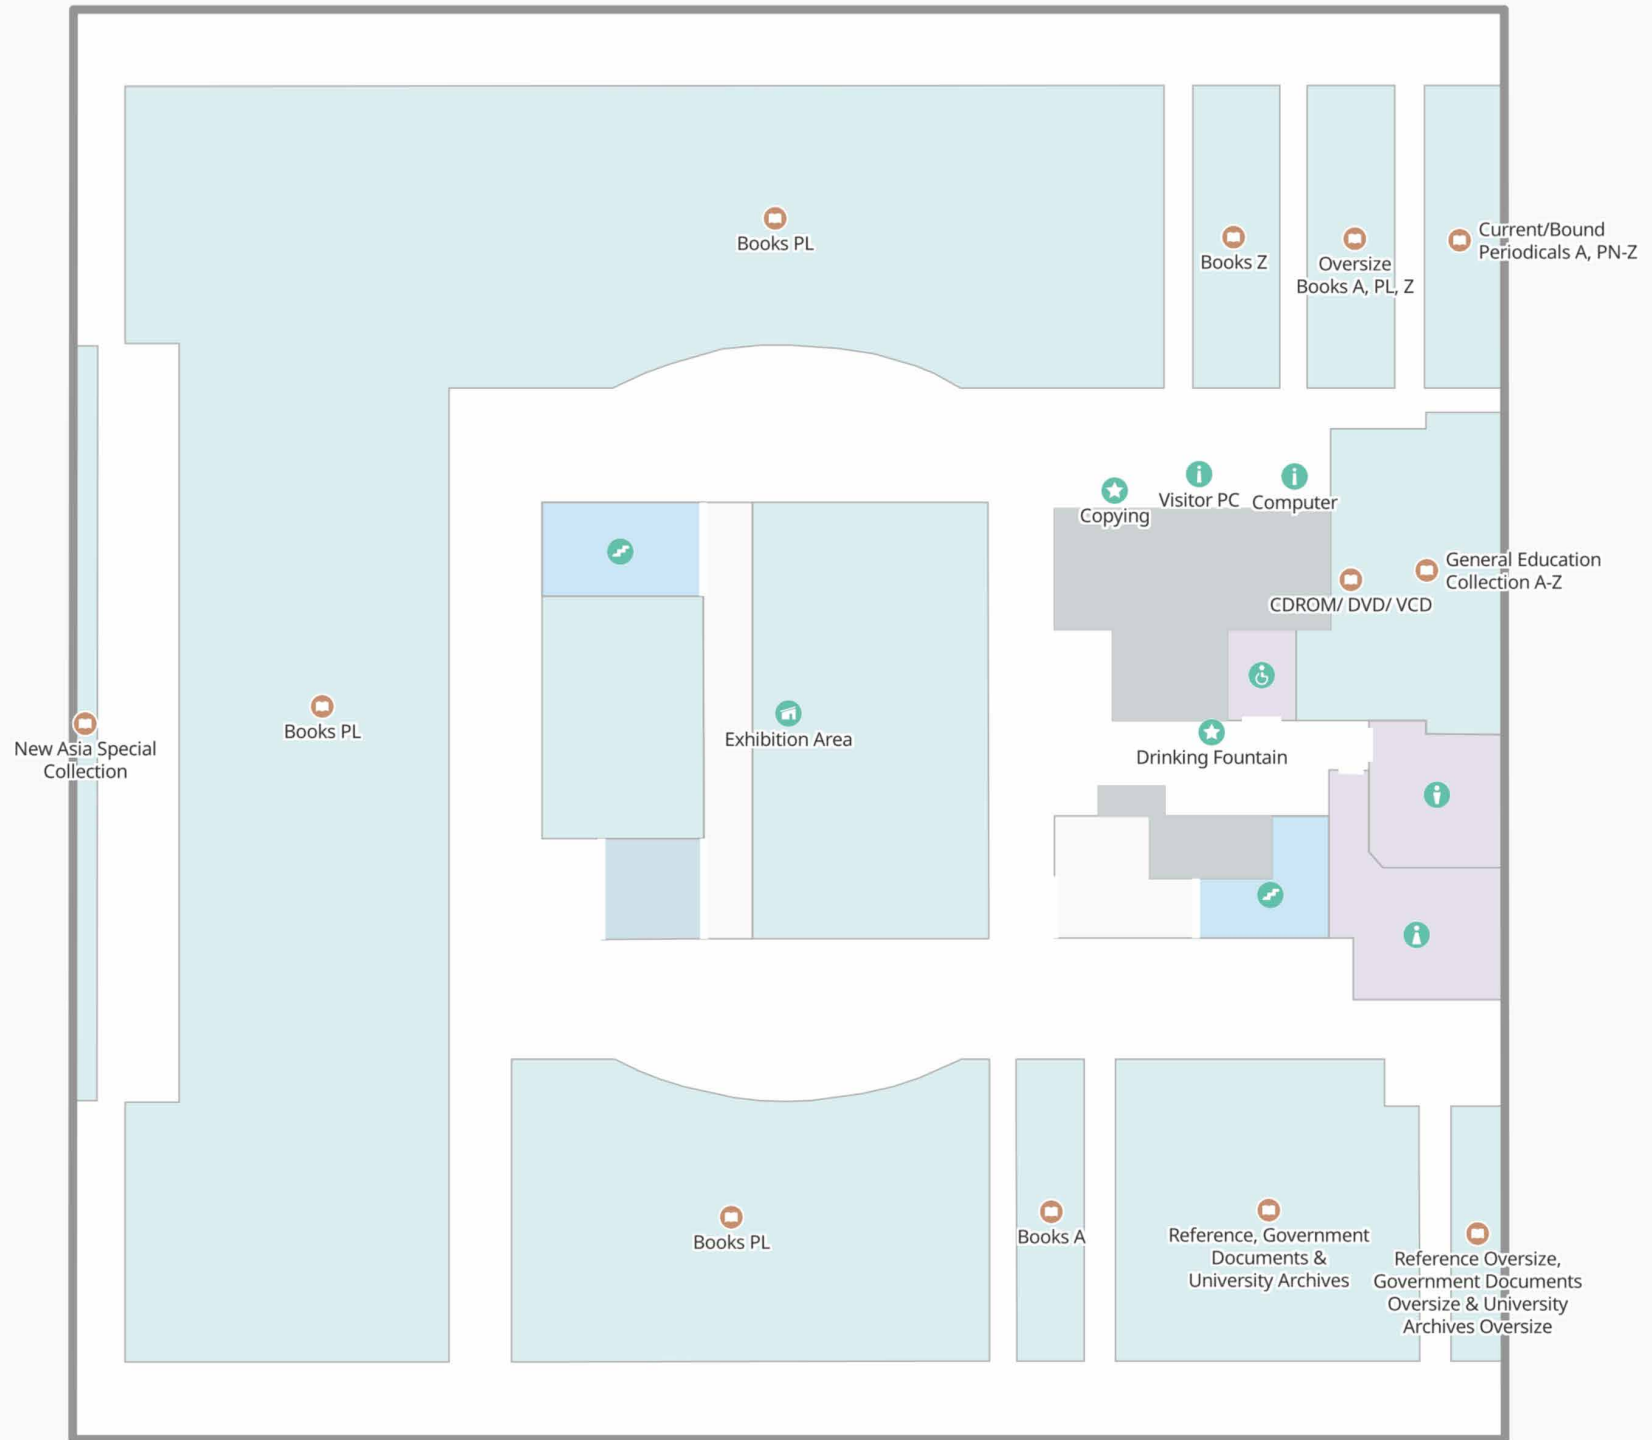

New Asia College Ch'ien Mu Library

LG

New Asia College Ch'ien Mu Library

G

Help Desk

Book Return

Self-service Return

Alumni Free-Parking Redemption System

Exit (To New Asia Circle)

Selfcheck Machine

Good Reads

General Education New Additions A-Z

Help Desk

Bound Periodicals PL

Newspapers (Back Issues)

Current Periodicals PL

Group Study Room 3

Group Study Room 2

Group Study Room 1

Guillotine

Information Commons

Visitor PC

Drinking Fountain

Seminar Room

Newspapers (Today)

New Additions

New Asia College Ch'ien Mu Library

1F

New Asia College Ch'ien Mu Library

2F