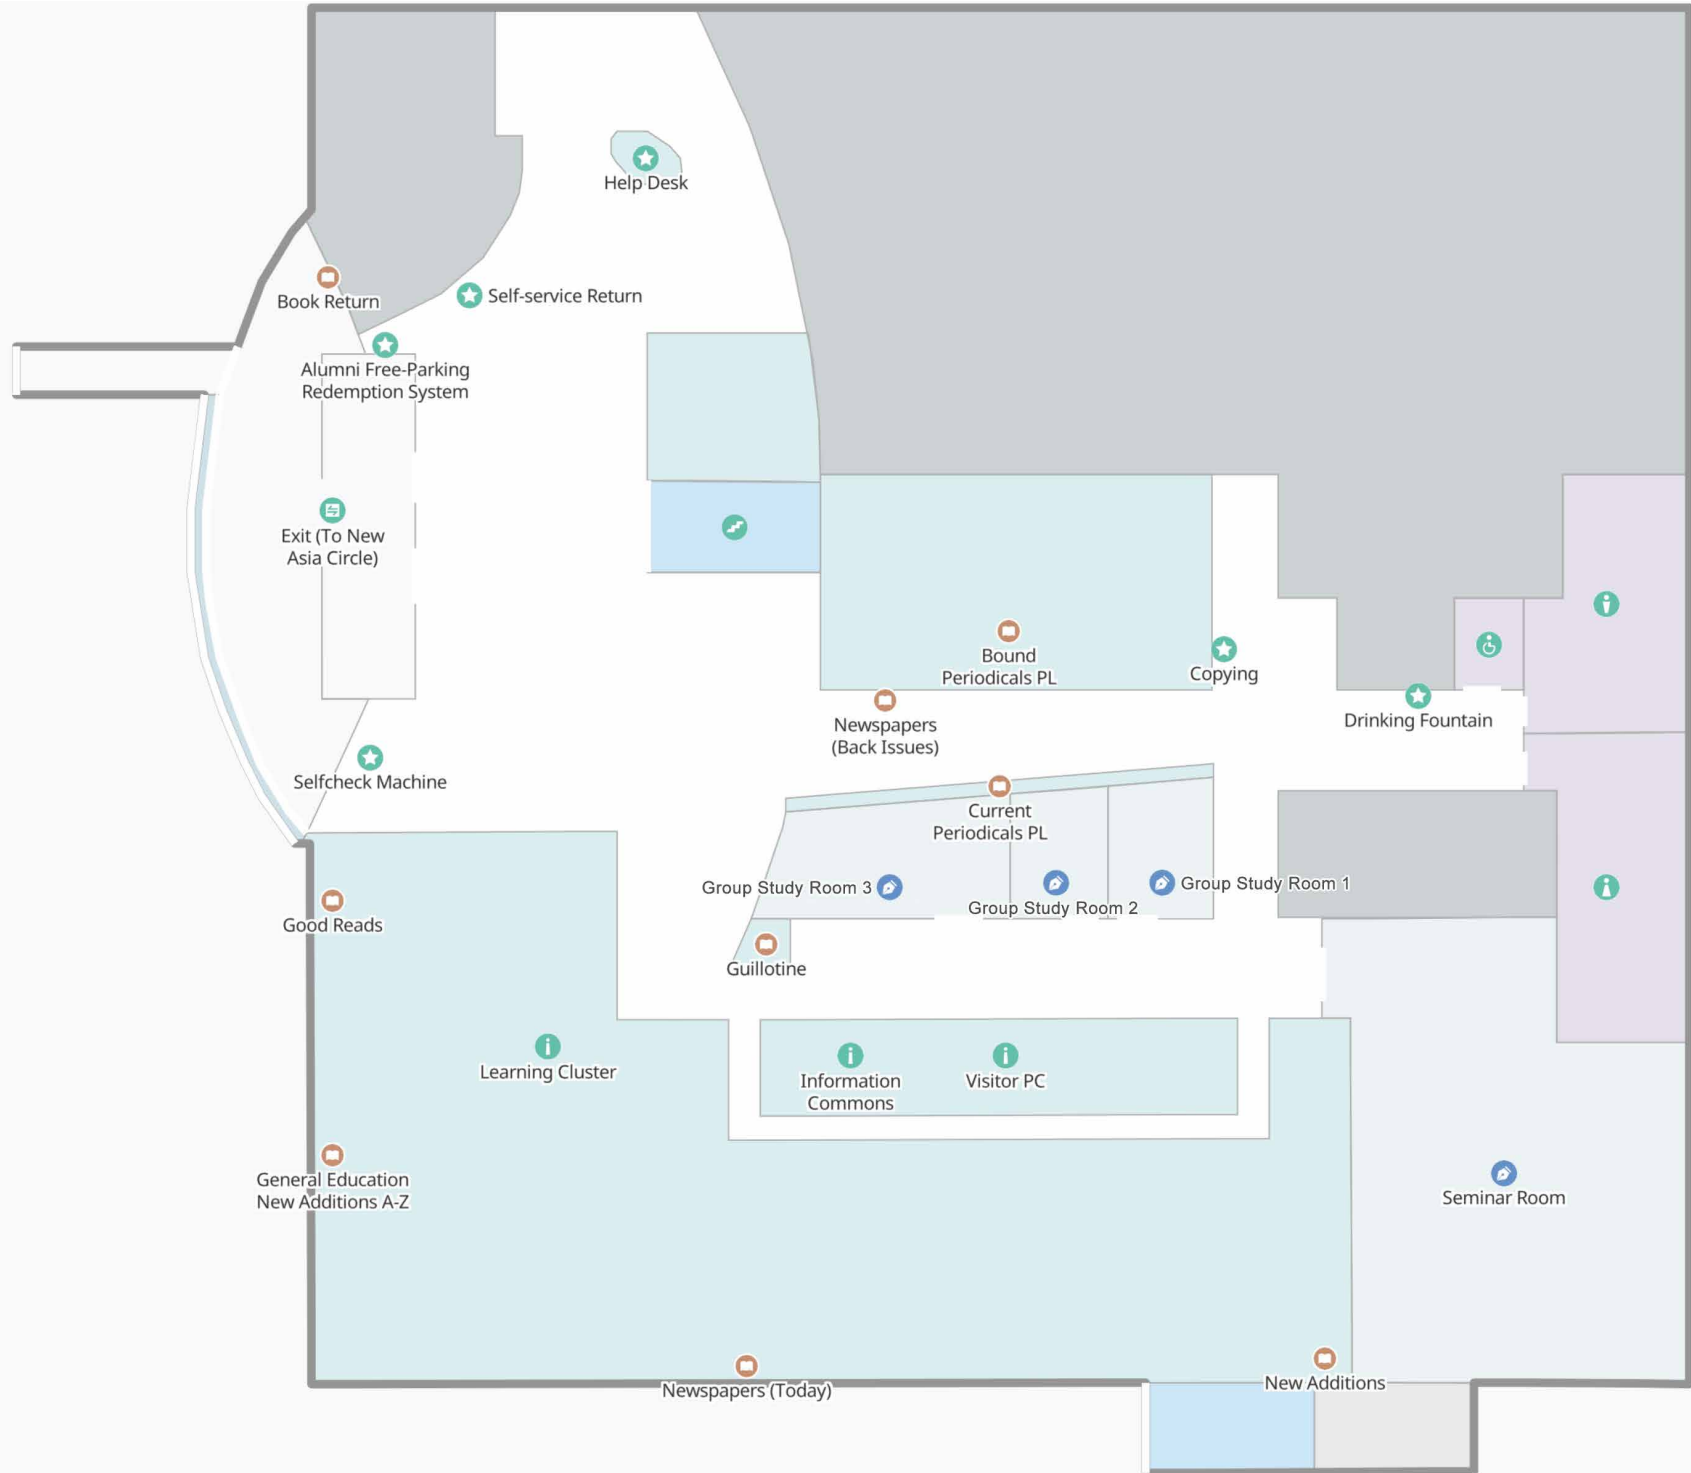

New Asia College Ch'ien Mu Library

LG

New Asia College Ch'ien Mu Library

G

Help Desk

Book Return

Self-service Return

Alumni Free-Parking Redemption System

Exit (To New Asia Circle)

Selfcheck Machine

Good Reads

General Education New Additions A-Z

Help Desk

Bound Periodicals PL

Newspapers (Back Issues)

Current Periodicals PL

Group Study Room 3

Group Study Room 2

Group Study Room 1

Guillotine

Information Commons

Visitor PC

Drinking Fountain

Seminar Room

Newspapers (Today)

New Additions

New Asia College Ch'ien Mu Library

1F

New Asia College Ch'ien Mu Library

2F