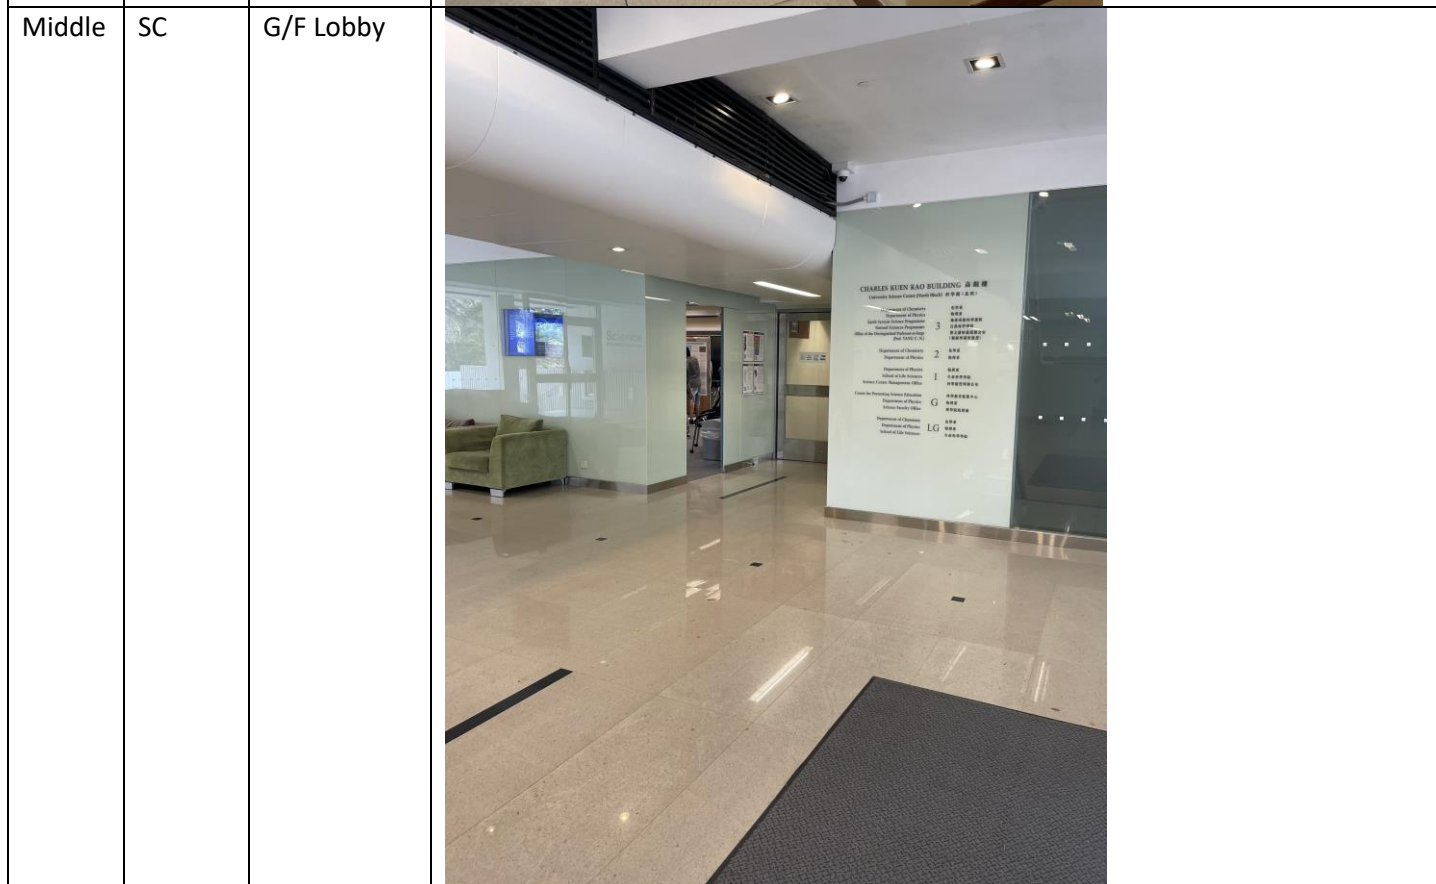

Lower	CYT	1/F next to stairs	
Lower	CK_TSE	Entrance	
Lower	ELB	G/F Entrance	

		3/F outside ELB307	
Lower	HYS	LG Notice board	
Lower	YIA	G/F Entrance	

4/F Lift  
Lobby

Lower

WMY

5/F Lift  
Lobby

Middle	TYW_LT	Entrance	 A photograph showing a view through glass entrance doors. The floor is made of light-colored, polished tiles. A red carpet runner is visible on the floor outside the doors. A person is walking in the distance. A sign with the Chinese character '拉' (pull) and the word 'PULL' is mounted on the glass door.
Middle	ERB	4/F near ERB406	 A photograph of a hallway on the 4th floor. The walls are white, and the floor is a light-colored, polished material. Several wooden doors with glass inserts are visible along the wall. A sign is posted on one of the doors.

9/F near Exit

Middle

KKB

1/F Lift  
Lobby

Middle	LHC	G/F near LHC G03		
Middle	LSK	2/F		

LG Lift Lobby

Middle

MMW

7/F  
Common  
Area

Upper	UCC	G/F Lobby, near UCC102	 A photograph of a modern lobby area. On the left, there is a large wooden notice board filled with various posters and notices, including one with the Chinese characters '防疫' (Epidemic Prevention). Below the board is a wooden counter. To the right, a long, brightly lit hallway leads away. In the foreground on the right, there is a red Coca-Cola vending machine. The floor is made of light-colored square tiles.
Upper	UCA	G/F, Lift Lobby	 A photograph of a lift lobby area. A wooden notice board is mounted on the wall, featuring the text '聯合書院 United College' and '防疫'. Below the board is a wooden counter. To the right, there are glass doors leading to a lift area. A yellow caution sign is placed on the floor near the doors. The floor is covered with blue carpet tiles. The walls are light-colored.