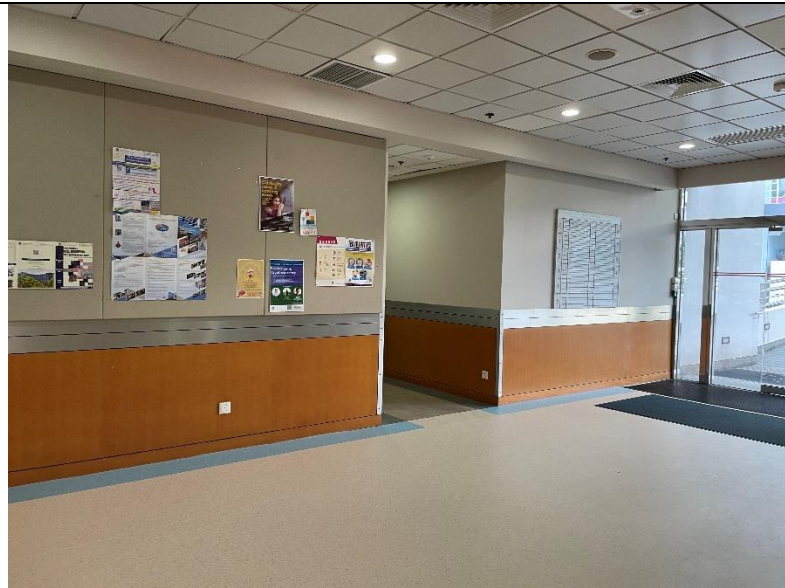

9/F near Exit