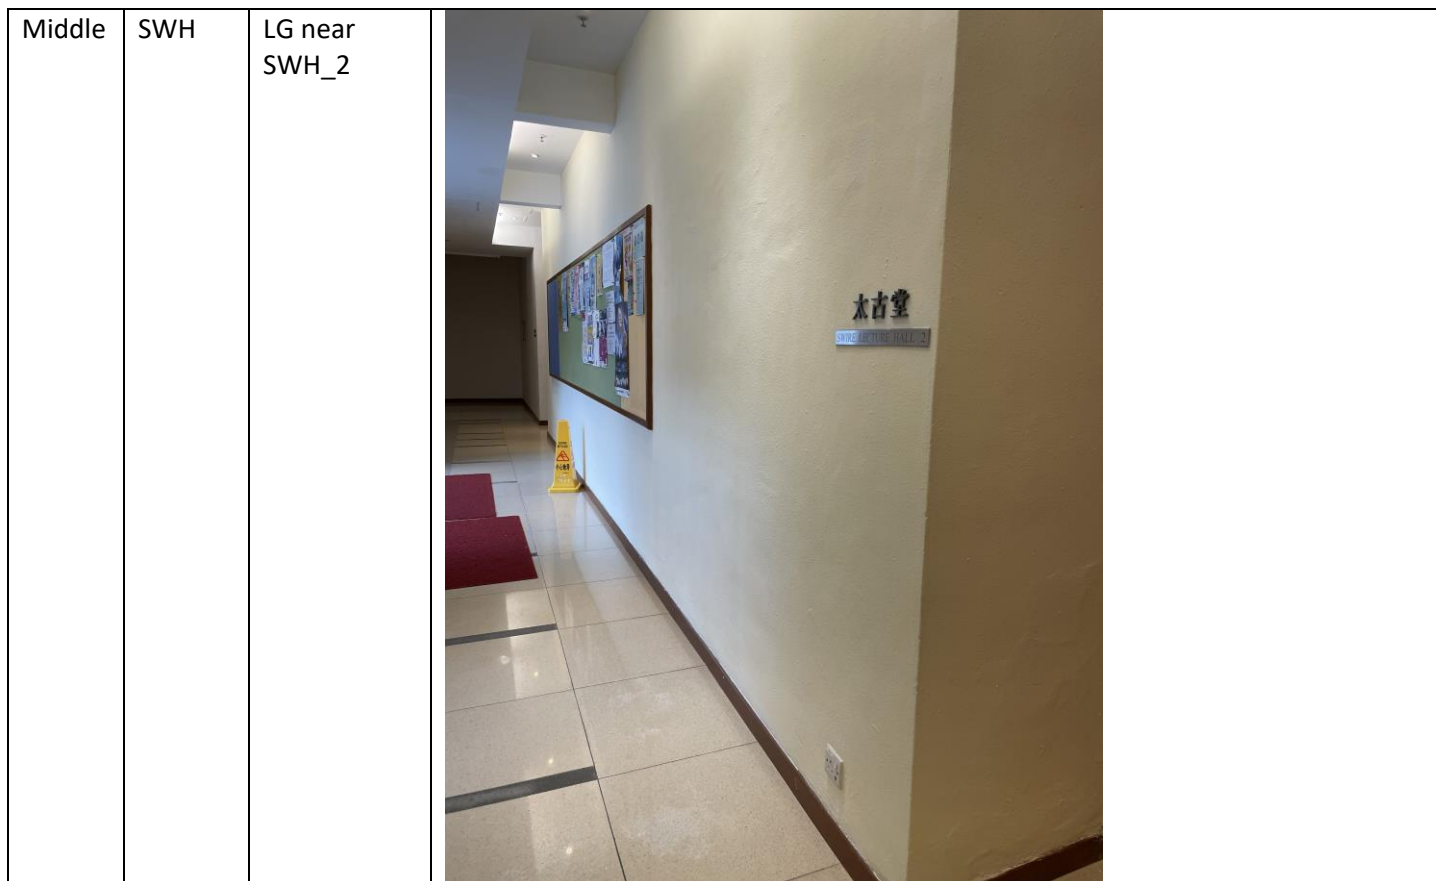

Lower	CYT	1/F next to stairs	
Lower	CK_TSE	Entrance	
Lower	ELB	G/F Entrance	

		3/F outside ELB307	
Lower	HYS	LG Notice board	
Lower	YIA	G/F Entrance	

4/F Lift  
Lobby

Lower

WMY

5/F Lift  
Lobby

Middle	TYW_LT	Entrance	 A photograph showing a view through glass entrance doors. The floor is made of light-colored, polished tiles. A red carpet runner is visible on the floor outside the doors. A person is walking in the distance. A sign with the Chinese character '拉' (pull) and the word 'PULL' is mounted on the glass door.
Middle	ERB	4/F near ERB406	 A photograph of a hallway on the 4th floor. The walls are white, and the floor is a light-colored, polished material. Several wooden doors with glass inserts are visible along the wall. A sign is posted on one of the doors.

7/F  
Common  
Area

Upper	UCC	G/F Lobby, near UCC102	 A photograph of a modern lobby area. On the left, there is a large wooden notice board filled with various posters and notices, including one with the Chinese characters '防疫' (Epidemic Prevention). Below the board is a wooden counter. To the right, a long, brightly lit hallway leads away. In the foreground on the right, there is a red Coca-Cola vending machine. The floor is made of light-colored square tiles.
Upper	UCA	G/F, Lift Lobby	 A photograph of a lift lobby area. A wooden notice board is mounted on the wall, featuring the text '聯合書院 United College' and '防疫'. Below the board is a wooden counter. To the right, there are glass doors leading to a lift area. A yellow caution sign is placed on the floor near the doors. The floor is covered with blue carpet tiles. The walls are light-colored.