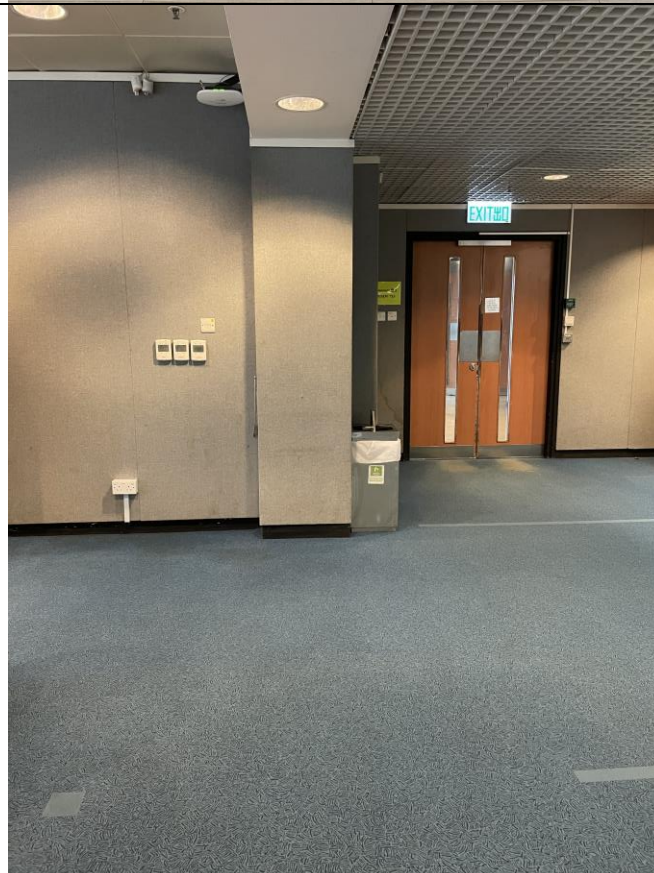

Lower	CYT	1/F next to stairs	
Lower	CK_TSE	Entrance	
Lower	ELB	G/F Entrance	

		3/F outside ELB307	
Lower	HYS	LG Notice board	
Lower	YIA	G/F Entrance	

4/F Lift  
Lobby

Lower

WMY

5/F Lift  
Lobby

Middle	TYW_LT	Entrance	 A photograph showing a view through glass entrance doors. The floor is made of light-colored, polished tiles. A red carpet runner is visible on the floor outside the doors. A person is walking in the distance. A sign with the Chinese character '拉' (pull) and the word 'PULL' is mounted on the glass door.
Middle	ERB	4/F near ERB406	 A photograph of a hallway on the 4th floor. The walls are white, and the floor is a light-colored, polished material. Several wooden doors with glass inserts are visible along the wall. A sign is posted on one of the doors.

7/F  
Common  
Area

Upper	UCC	G/F Lobby, near UCC102	 A photograph of a modern lobby area. On the left, there is a large wooden notice board filled with various posters and notices, including one with the Chinese characters '防疫' (Epidemic Prevention). Below the board is a wooden counter. To the right, a long, brightly lit hallway leads away. In the foreground on the right, there is a red Coca-Cola vending machine. The floor is made of light-colored square tiles.
Upper	UCA	G/F, Lift Lobby	 A photograph of a lift lobby area. A wooden notice board is mounted on the wall, featuring the text '聯合書院 United College' and '防疫'. Below the board is a wooden counter. To the right, there are glass doors leading to a lift area. A yellow caution sign is placed on the floor near the doors. The floor is covered with blue carpet tiles. The walls are light-colored.