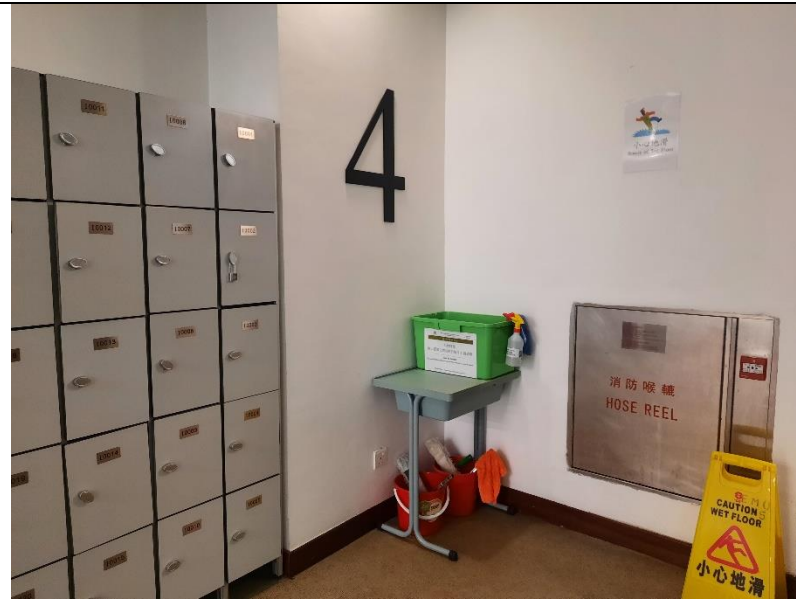

# Location of Infrared Thermometer

Level	Building	Location	Photo
Lower	ARC	Main Entrance	 <p>A photograph showing the main entrance of the ARC building. The entrance features a large glass door with a metal security gate. The interior has a polished floor and wooden paneling on the walls.</p>
Lower	CKB, FYB, SB	FYB UG Lift Lobby	 <p>A photograph of the lobby area for the FYB UG lift. The wall is covered in light-colored tiles and features a large blue 'UG' sign. To the right, there is a directory board for the Wong Foo Yuan Building, listing floors from 3F to UG/F.</p>
		SB UB Lift Lobby	 <p>A photograph of the lobby area for the SB UB lift. The wall is covered in light-colored tiles and features a large blue 'UG' sign. To the right, there is a directory board for the Sino Building, listing floors from 3F to UG/F.</p>

Lower	CYT	1/F next to stairs	
Lower	CK_TSE	Entrance	
Lower	ELB	G/F Entrance	

		3/F outside ELB307	
Lower	HYS	LG Notice board	
Lower	YIA	G/F Entrance	

4/F Lift  
Lobby

Lower

WMY

5/F Lift  
Lobby

Middle	TYW_LT	Entrance	 A photograph showing a view through glass entrance doors. The floor is made of light-colored, polished tiles. A red carpet runner is visible on the floor outside the doors. A person is walking in the distance. A sign with the Chinese character '拉' (pull) and the word 'PULL' is mounted on the glass door.
Middle	ERB	4/F near ERB406	 A photograph of a hallway on the 4th floor. The walls are white, and the floor is a light-colored, polished material. Several wooden doors with glass inserts are visible along the wall. A sign is posted on one of the doors.