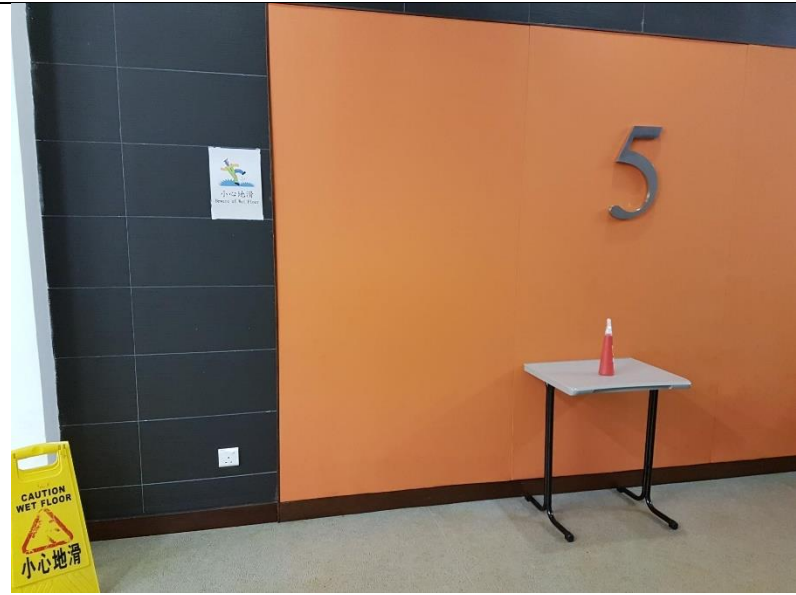

# Location of Infrared Thermometer

Level	Building	Location	Photo
Lower	ARC	Main Entrance	 <p>A photograph showing the main entrance of the ARC building. The entrance features a large glass door with a metal security gate. The interior has a polished floor and wooden paneling on the walls.</p>
Lower	CKB, FYB, SB	FYB UG Lift Lobby	 <p>A photograph of the lobby area for the FYB UG lift. The wall is covered in light-colored tiles and features a large blue 'UG' sign. To the right, there is a directory board for the Wong Foo Yuan Building, listing floors from 3F to UG/F.</p>
		SB UB Lift Lobby	 <p>A photograph of the lobby area for the SB UB lift. The wall is covered in light-colored tiles and features a large blue 'UG' sign. To the right, there is a directory board for the Sino Building, listing floors from 3F to UG/F.</p>

Lower	CYT	1/F next to stairs	
Lower	CK_TSE	Entrance	
Lower	ELB	G/F Entrance	

		3/F outside ELB307	
Lower	HYS	LG Notice board	
Lower	YIA	G/F Entrance	

4/F Lift  
Lobby

Lower

WMY

5/F Lift  
Lobby

Middle	TYW_LT	Entrance	 A photograph showing a view through glass entrance doors. The floor is made of light-colored, polished tiles. A red carpet runner is visible on the floor outside the doors. A person is walking in the distance. A sign with the Chinese character '拉' (pull) and the word 'PULL' is mounted on the glass door.
Middle	ERB	4/F near ERB406	 A photograph of a hallway on the 4th floor. The walls are white, and the floor is a light-colored, polished material. Several wooden doors with glass inserts are visible along the wall. A sign is posted on one of the doors.