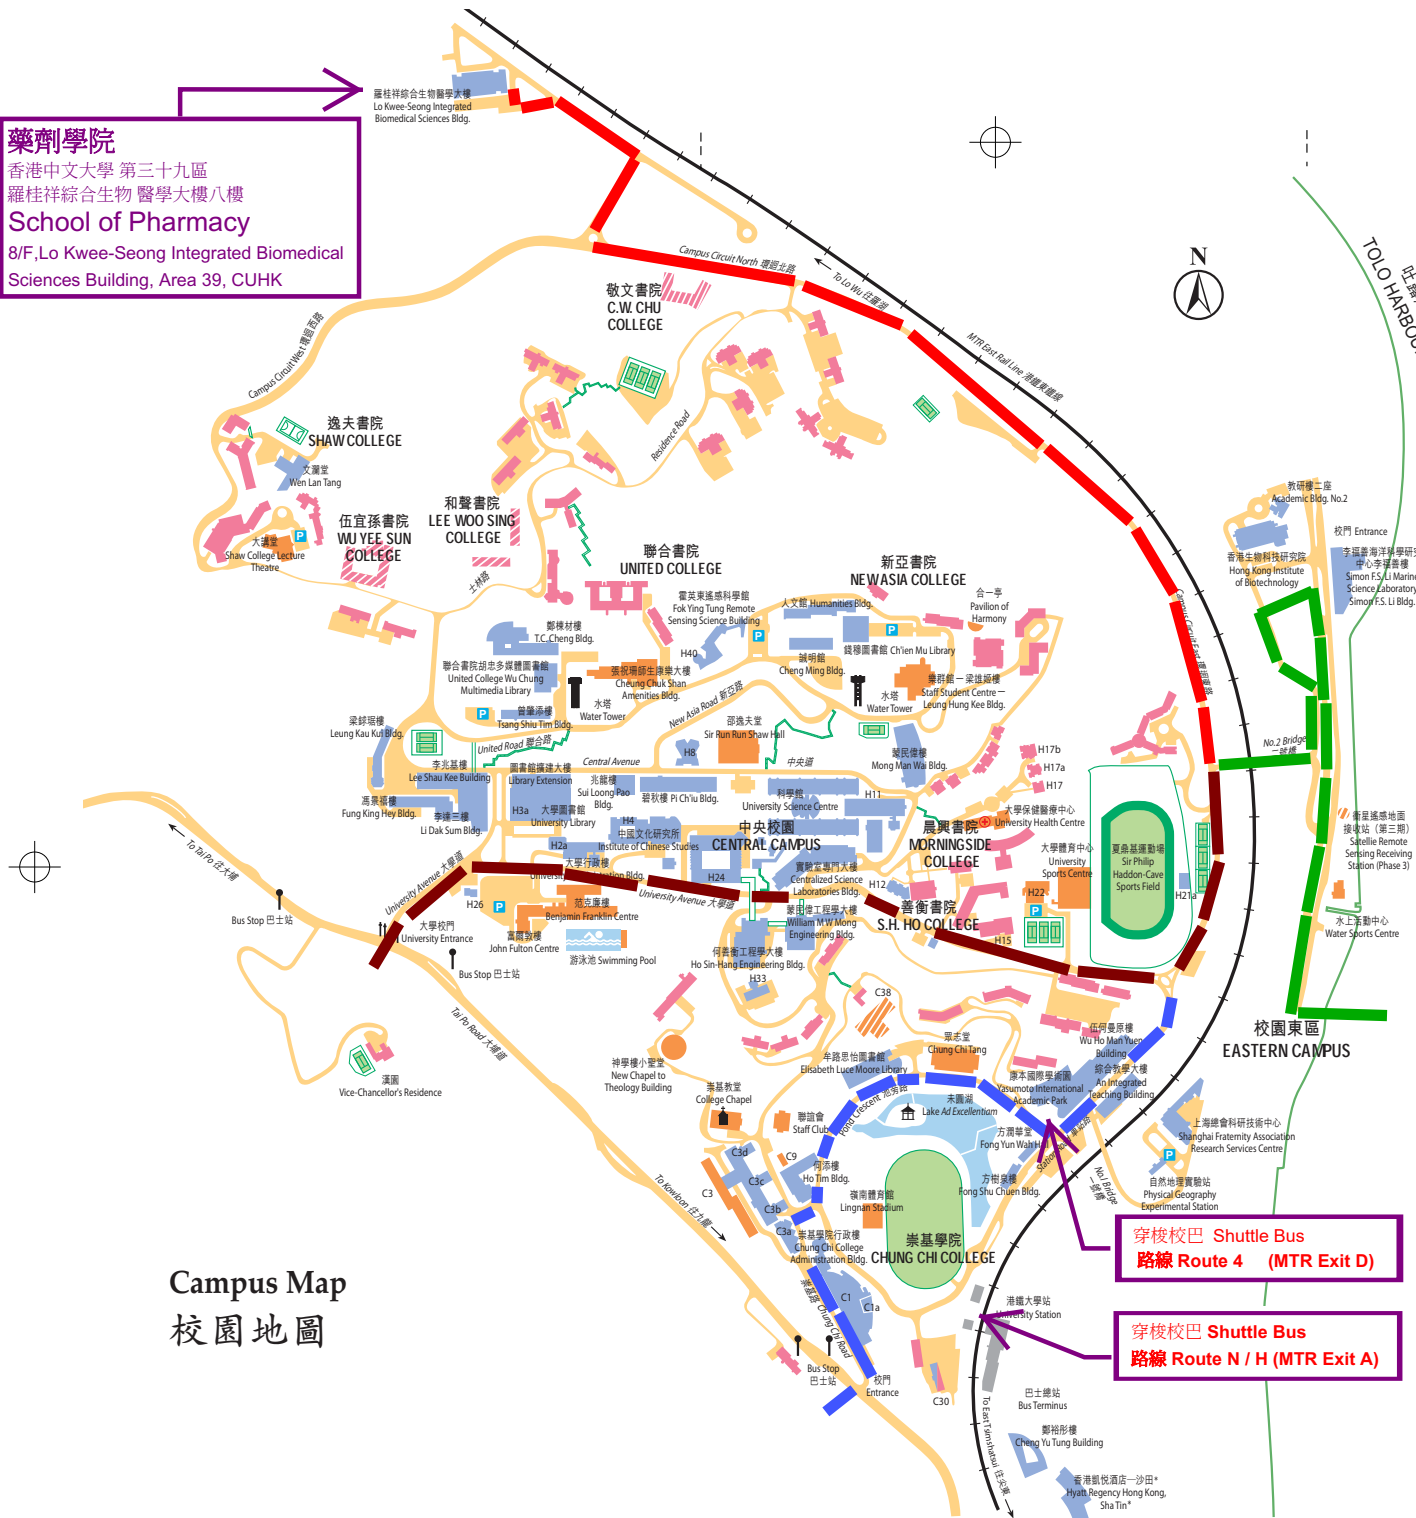

藥劑學院
 香港中文大學 第三十九區
 羅桂祥綜合生物醫學大樓八樓
School of Pharmacy
 8/F, Lo Kwee-Seong Integrated Biomedical Sciences Building, Area 39, CUHK

Campus Map
 校園地圖

Google Map

© The Chinese University of Hong Kong 2012
 Designed and produced by
 the Information Services Office,
 The Chinese University of Hong Kong
 © 香港中文大學 2012
 香港中文大學資訊處設計及製作

Lo Kwee-Seong Integrated Biomedical Sciences Building, Area 39, CUHK
 香港中文大學第三十九區羅桂祥綜合生物醫學大樓

- **To Area 39 via campus circuit North**
 經環校北路往39區
- **From Tolo Highway to Area 39**
 由吐露港往39區
- **From Tai Po Road to Area 39 (CU Main Entrance)**
 由大埔公路馬料水段往39區(中大正門入口)
- **From Tai Po Road to Area 39 (Chung Chi Road Entrance)**
 由大埔公路馬料水段往39區(崇基路入口)

穿梭校巴 Shuttle Bus
 路線 Route 4 (MTR Exit D)

穿梭校巴 Shuttle Bus
 路線 Route N / H (MTR Exit A)

穿梭校巴

星期一至六

Shuttle School Bus

Mon - Sat

公眾假期停止服務
Service suspended on
Public Holidays

路線 Route	服務時間 Service Hours	每小時開出時間 (分) Departs hourly at (mins)
1A	07:40 – 18:40	20, 40
1B	08:00 – 18:00	*00
* 逢 00 分開出的班次將停賽馬會研究生宿舍 Buses departing at 00 minute will stop at <u>Jockey Club Postgraduate Hall</u>		
2	07:45 – 18:45	@ 00, 15, 30, @ 45
@ 逢 31 至 00 分開出的班次將停邵逸夫堂 Buses departing from 31 to 00 minutes will stop at <u>Sir Run Run Shaw Hall</u>		
3	09:00 – 18:40	00, 20, 40
4	07:30 – 18:50	10, 30, 50
8	07:40 – 18:40	00, 20, 40
# 非教學日期間將停大學站廣場及崇基教學樓 (不停大學站) During non-teaching days, buses will stop at <u>Station Piazza & Chung Chi Teaching Bldg.</u> (without stopping at <u>Univ. Station</u>)		