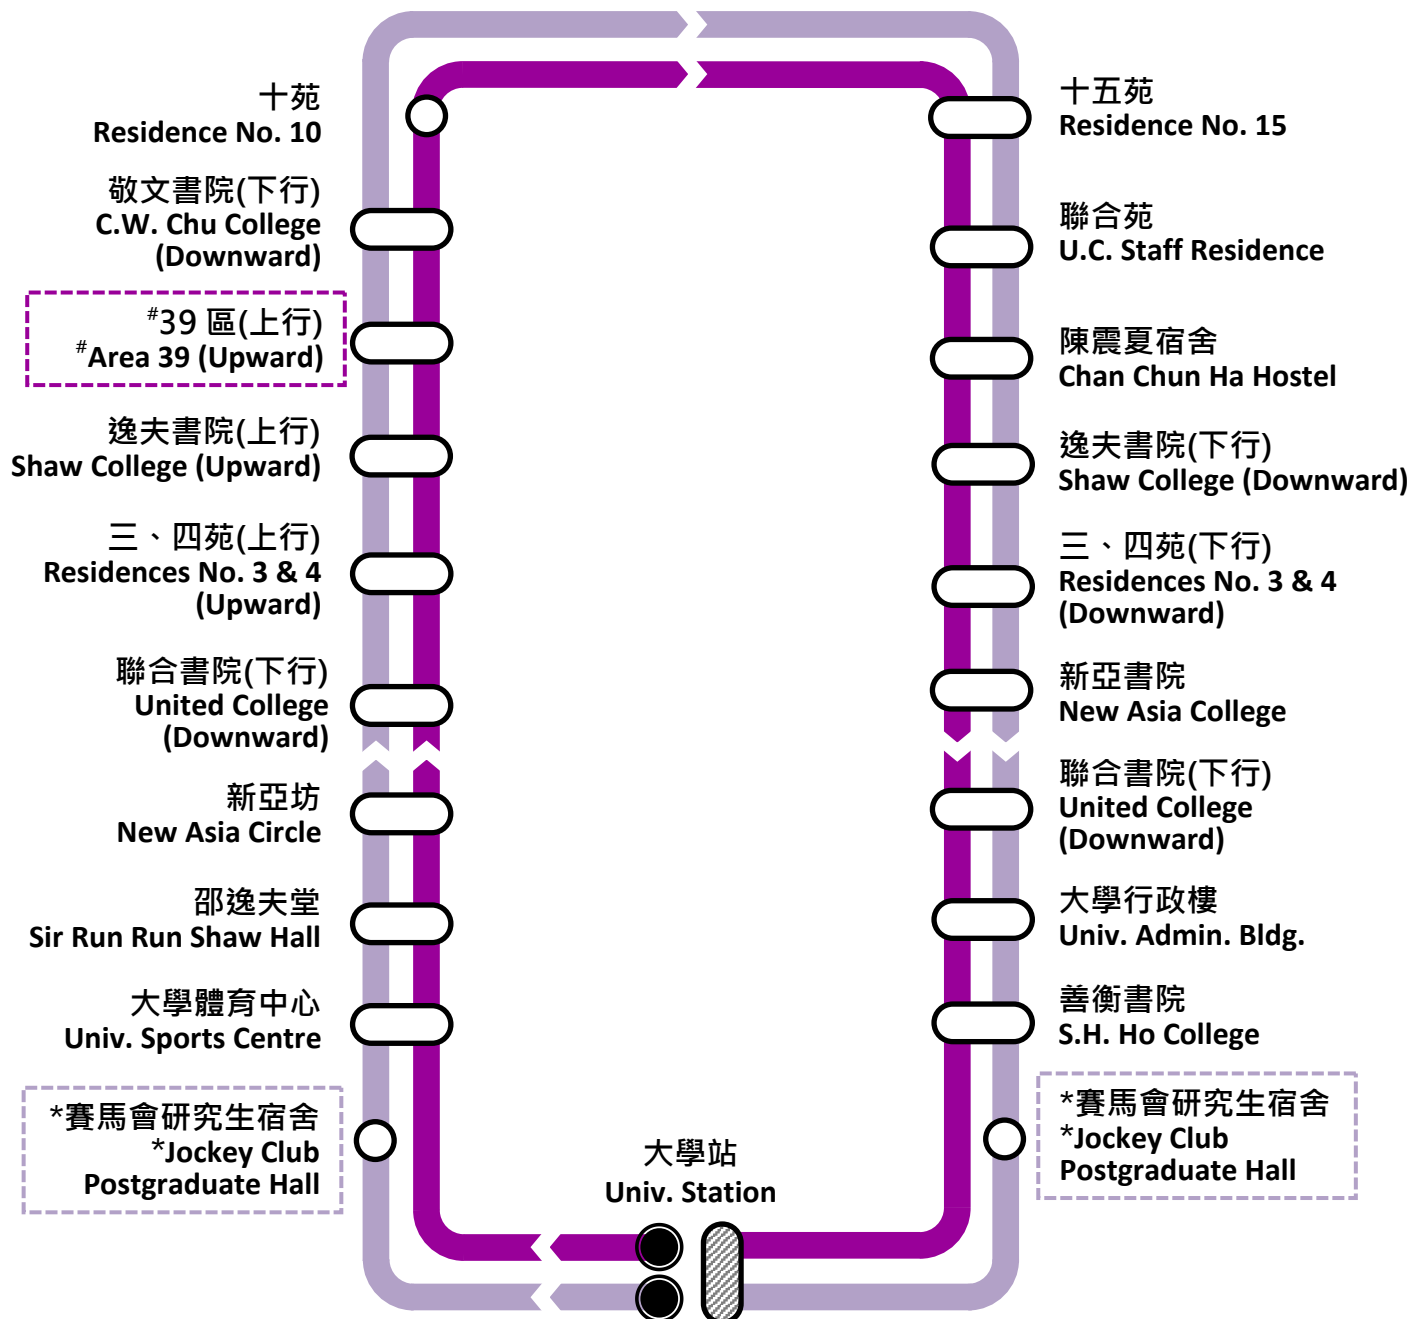

藥劑學院
 香港中文大學 第三十九區
 羅桂祥綜合生物醫學大樓八樓
School of Pharmacy
 8/F, Lo Kwee-Seong Integrated Biomedical Sciences Building, Area 39, CUHK

Campus Map
 校園地圖

Google Map

© The Chinese University of Hong Kong 2012
 Designed and produced by
 the Information Services Office,
 The Chinese University of Hong Kong
 © 香港中文大學 2012
 香港中文大學資訊處設計及製作

Lo Kwee-Seong Integrated Biomedical Sciences Building, Area 39, CUHK
 香港中文大學第三十九區羅桂祥綜合生物醫學大樓

- **To Area 39 via campus circuit North**
 經環校北路往39區
- **From Tolo Highway to Area 39**
 由吐露港往39區
- **From Tai Po Road to Area 39 (CU Main Entrance)**
 由大埔公路馬料水段往39區(中大正門入口)
- **From Tai Po Road to Area 39 (Chung Chi Road Entrance)**
 由大埔公路馬料水段往39區(崇基路入口)

穿梭校巴 Shuttle Bus
 路線 Route 4 (MTR Exit D)

穿梭校巴 Shuttle Bus
 路線 Route N / H (MTR Exit A)

穿梭校巴

星期一至六

Shuttle School Bus

Mon - Sat

公眾假期停止服務
Service suspended on
Public Holidays

路線 Route	服務時間 Service Hours	每小時開出時間 (分) Departs hourly at (mins)
1A	07:40 – 18:40	20, 40
1B	08:00 – 18:00	*00
* 逢 00 分開出的班次將停賽馬會研究生宿舍 Buses departing at 00 minute will stop at <u>Jockey Club Postgraduate Hall</u>		
2	07:45 – 18:45	@ 00, 15, 30, @ 45
@ 逢 31 至 00 分開出的班次將停邵逸夫堂 Buses departing from 31 to 00 minutes will stop at <u>Sir Run Run Shaw Hall</u>		
3	09:00 – 18:40	00, 20, 40
4	07:30 – 18:50	10, 30, 50
8	07:40 – 18:40	00, 20, 40
# 非教學日期間將停大學站廣場及崇基教學樓 (不停大學站) During non-teaching days, buses will stop at <u>Station Piazza & Chung Chi Teaching Bldg.</u> (without stopping at <u>Univ. Station</u>)		

晚間及假日
穿梭校巴

Shuttle
School Bus

Night-time and
Public Holidays

路線 Route	服務時間 Service Hours	每小時開出時間 (分) Departs hourly at (mins)
N 晚間線 Night Service	星期一至六 (星期日及公眾假期除外) Monday to Saturday (Service suspended on Sunday & Public Holidays)	
	19:00 – 23:30	* 00, 15, 30, 45
* 逢 00 分開出的班次將停賽馬會研究生宿舍 Buses departing at 00 minute will stop at Jockey Club Postgraduate Hall		
H 假日線 Holidays Service	星期日及公眾假期 Sunday & Public Holidays	
	08:20 – 23:20	# 00, 20, 40
* 逢 00 分開出的班次將停 39 區 Buses departing at 00 minute will stop at Area 39		