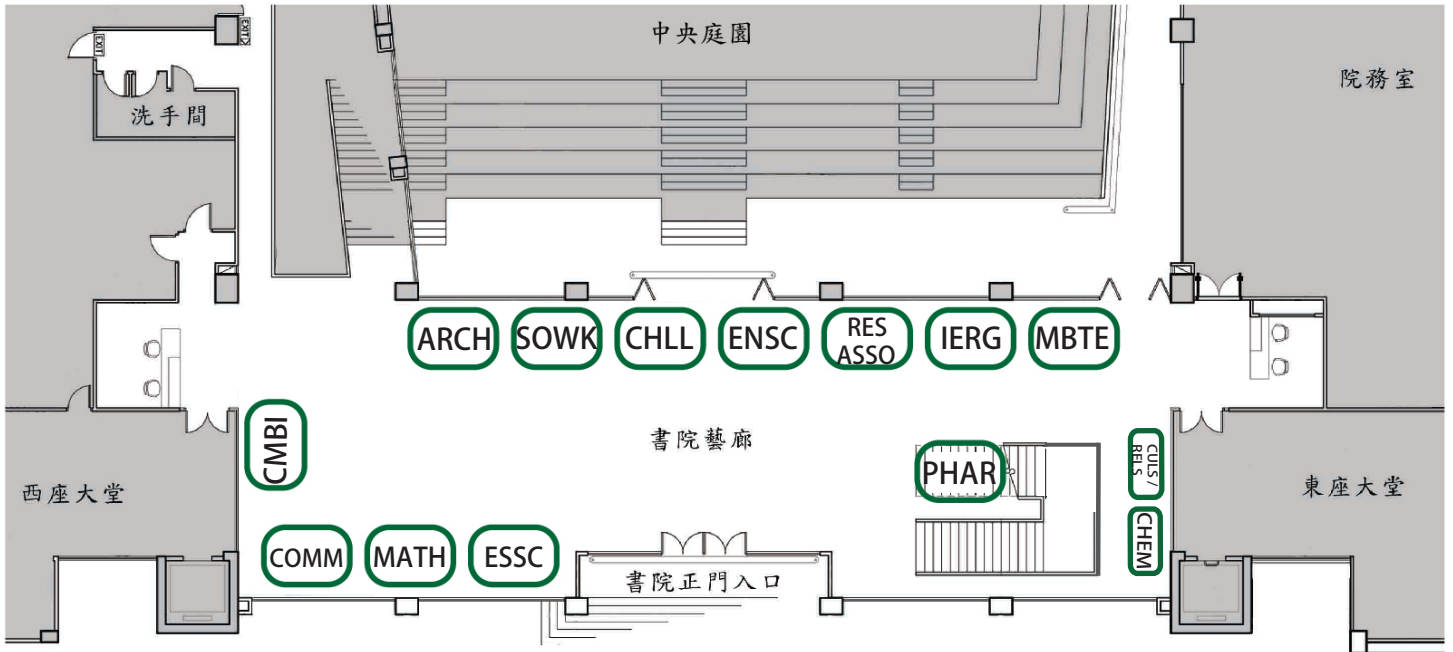

Wu Yee Sun College Photo Day 2018/19
 29 March 2019 (Friday)
 Dry Weather (Outdoor)

Outdoor Booth
 A01 - A27
 Size: Width 4m x Depth 2m

UG/F

LG/F

Wu Yee Sun College Photo Day 2018/19
 29 March 2019 (Friday)
 Rain Plan (Indoor)

 Indoor Booth
 B01 - B27
 Size: Width 3m x Depth 2m

G/F

1/F West Block