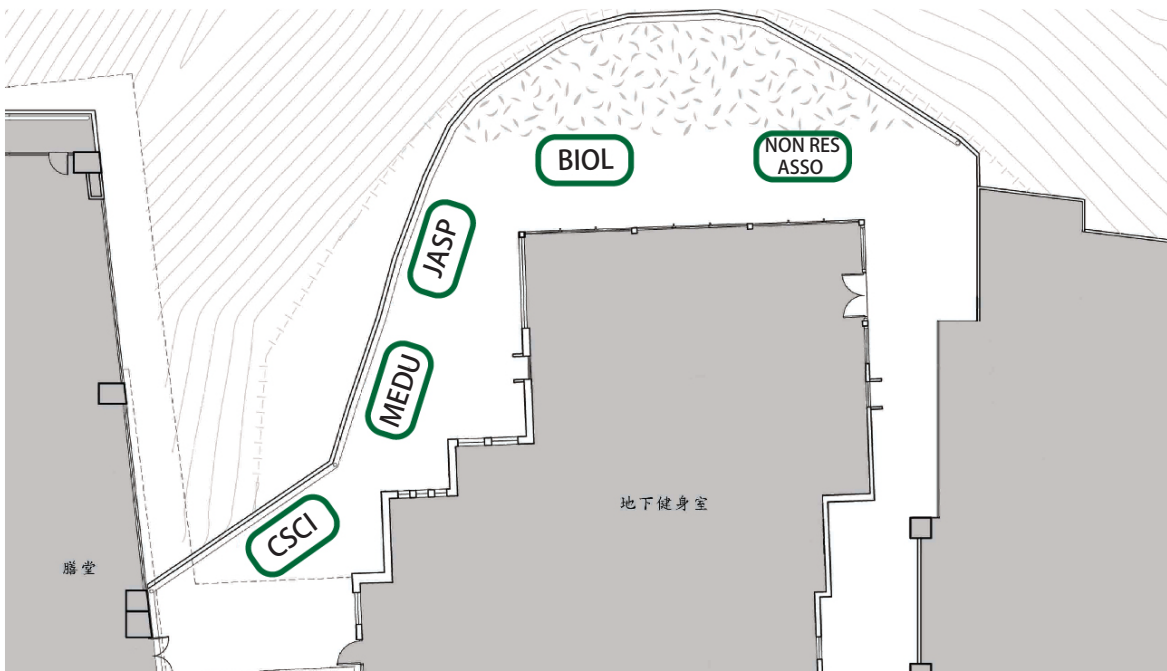

Wu Yee Sun College Photo Day 2018/19
 29 March 2019 (Friday)
 Dry Weather (Outdoor)

Outdoor Booth
 A01 - A27
 Size: Width 4m x Depth 2m

UG/F

LG/F

Wu Yee Sun College Photo Day 2018/19
 29 March 2019 (Friday)
 Rain Plan (Indoor)

 Indoor Booth
 B01 - B27
 Size: Width 3m x Depth 2m

G/F

1/F West Block