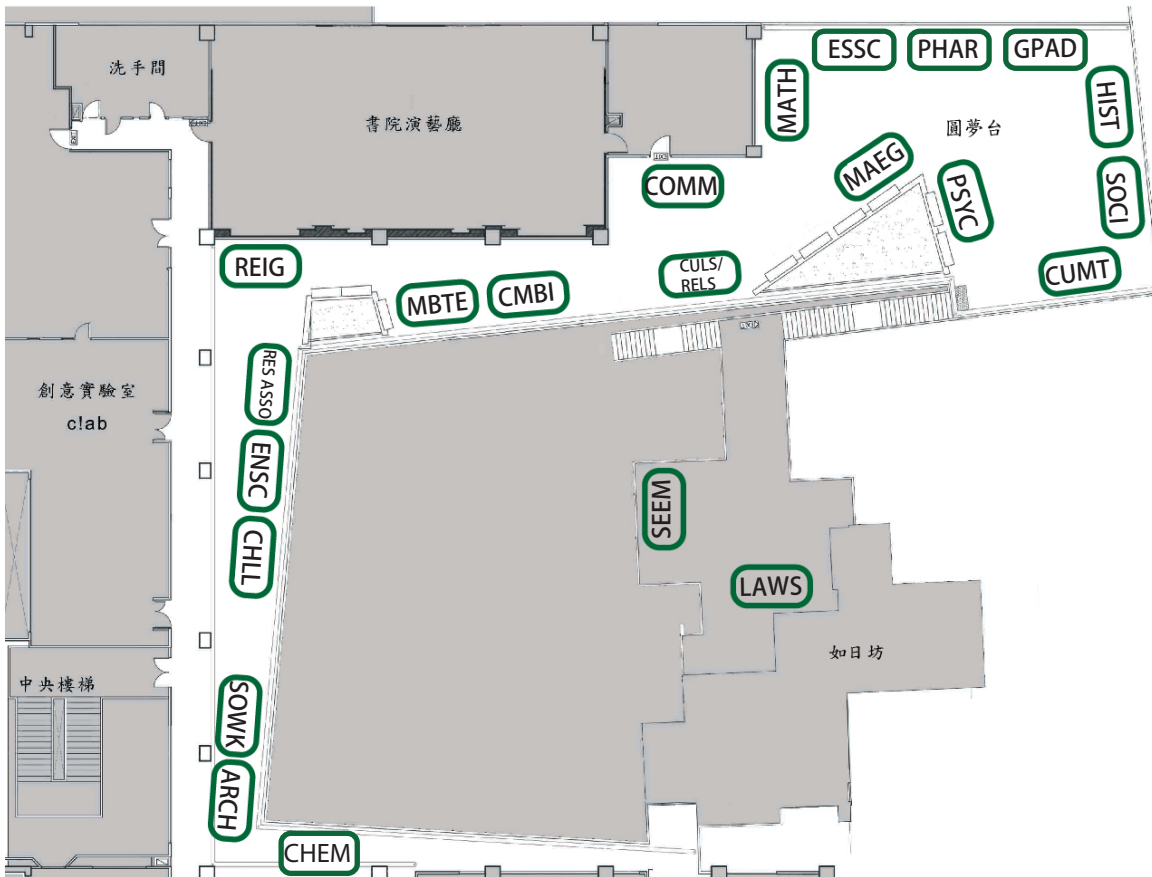

Wu Yee Sun College Photo Day 2018/19
 29 March 2019 (Friday)
 Dry Weather (Outdoor)

Outdoor Booth
 A01 - A27
 Size: Width 4m x Depth 2m

UG/F

LG/F

Wu Yee Sun College Photo Day 2018/19
 29 March 2019 (Friday)
 Rain Plan (Indoor)

 Indoor Booth
 B01 - B27
 Size: Width 3m x Depth 2m

G/F

1/F West Block