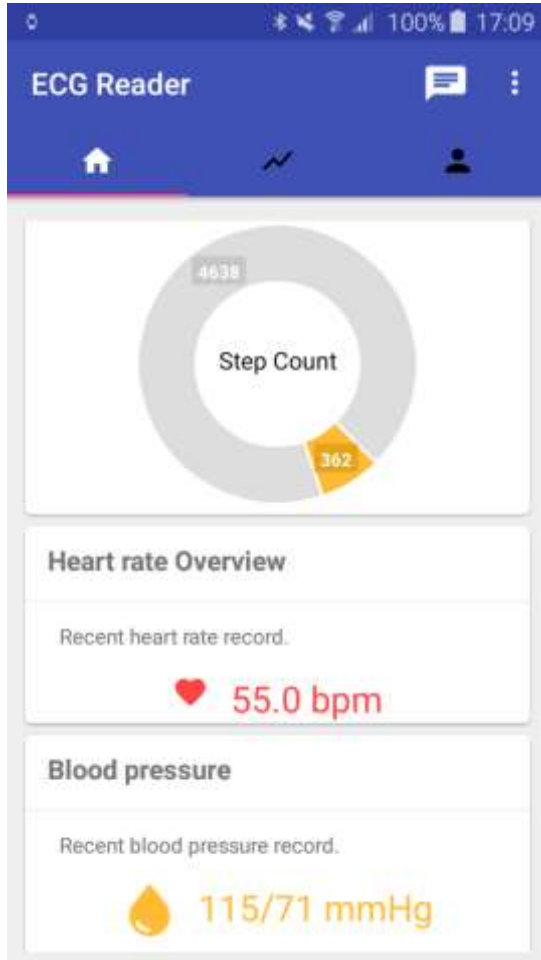

(3) 個人化醫療保健

Personalized Healthcare

DB: Database Module

AS: Advice System

VIS: Visualization

DM: Data Mining Module

Personalized Healthcare

The Pairing app interface shows a blue header with the title 'Pairing'. The main content area lists 'Available Doctors and Coaches' with the following entries: