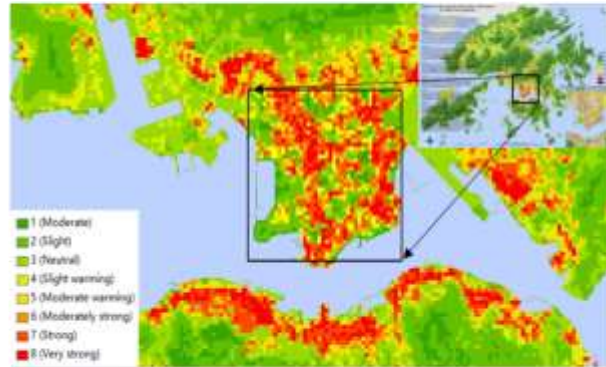

WUDAPT Level 1 & 2 Products & Application

- WUDAPT level 1 & 2 applications
- Urban climatic analysis and Weather/Climatic Modelling, like WRF;
- Energy Balance study;
- Climatic-Spatial Analysis and Planning, like Urban Climatic Map;
- Early warning of high-risk urban areas with adverse urban climate issues.

Urban climatic map using satellite data