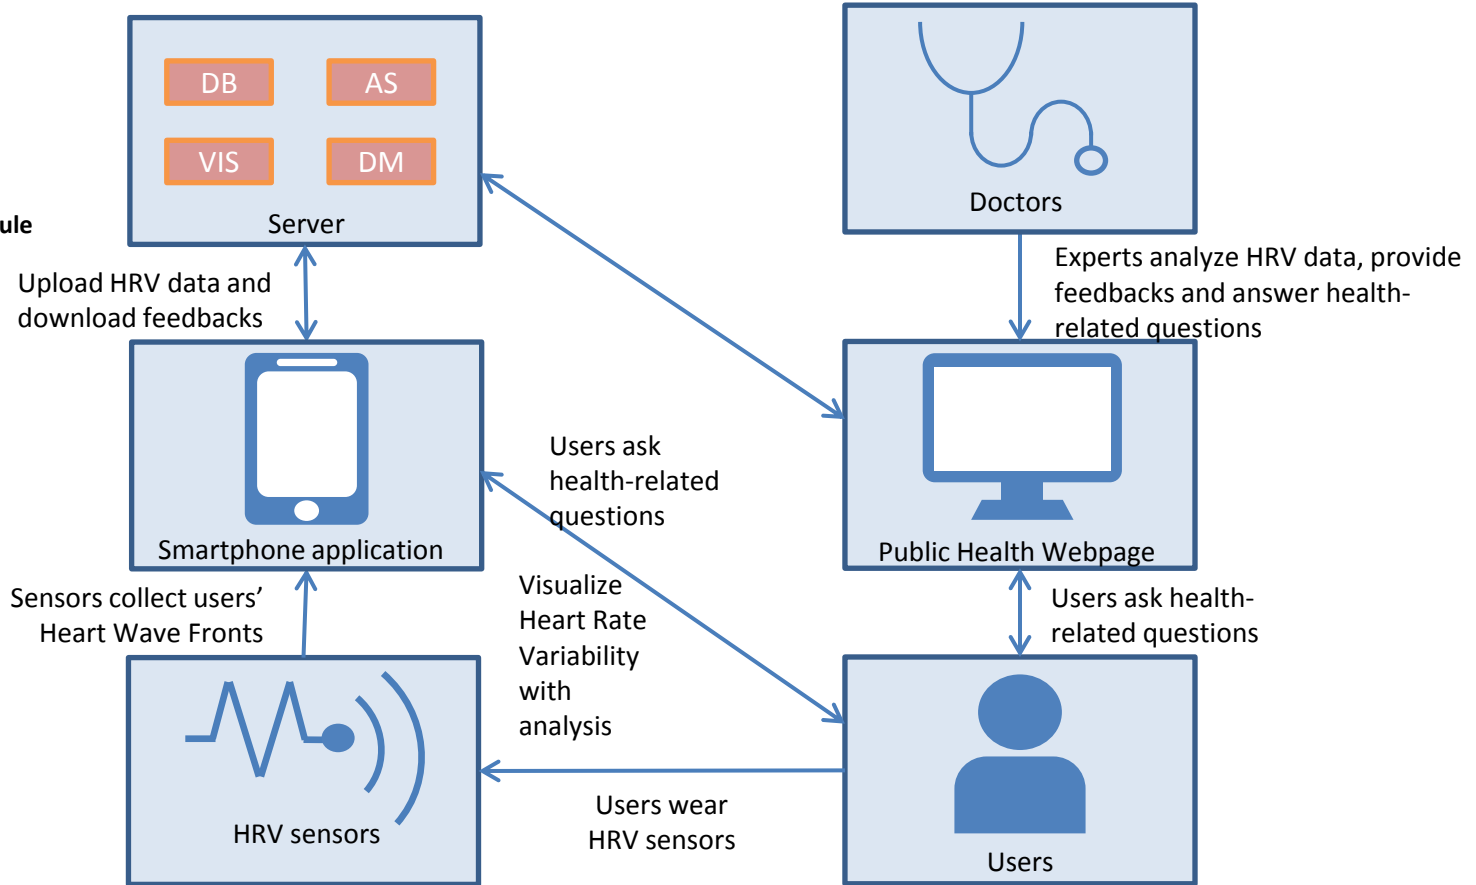

Prev Next

Generic Interviewing System with Applications

Sounds

Photos

Videos

(2) 覆蓋面更廣泛的空氣污染監察系統

Air Pollution Decision Support System (APDSS)

Figure 1. Overall System Architecture of the Air-Pollution Decision Support System (APDSS)

Mobile Sensors

- **Modularized Sensors**
 - Configurable Sensing Capability
 - Plug-and-Play
- **Multiple Wireless Communication Links**
 - Bluetooth, ZigBee, GPRS, Wi-Fi, etc.
 - Wearable, Stationary and Vehicular
- **Main Control Unit**
 - Real-time Data Acquisition and Analysis

(3) 個人化醫療保健

Personalized Healthcare

DB: Database Module

AS: Advice System

VIS: Visualization

DM: Data Mining Module

Personalized Healthcare

The Pairing app interface shows a blue header with the title 'Pairing'. The main content area lists 'Available Doctors and Coaches' with the following entries:

- Alice Wan** (F) BACHELOR OF EDUCATION (PHYSICAL EDUCATION AND SPORTS SCIENCE) [REQUEST]
- Bill Gate** (M) BACHELOR OF EDUCATION (PHYSICAL EDUCATION AND SPORTS SCIENCE) [REQUEST]
- Go Pak Fei** (M) N/A [REQUEST]
- I am a Coach** (F) God [REQUEST]
- Wong Tai MAn** (M) HI [REQUEST]
- Lai Ming** (M) Bachelor of Medicine and Bachelor of Surgery, The [REQUEST]