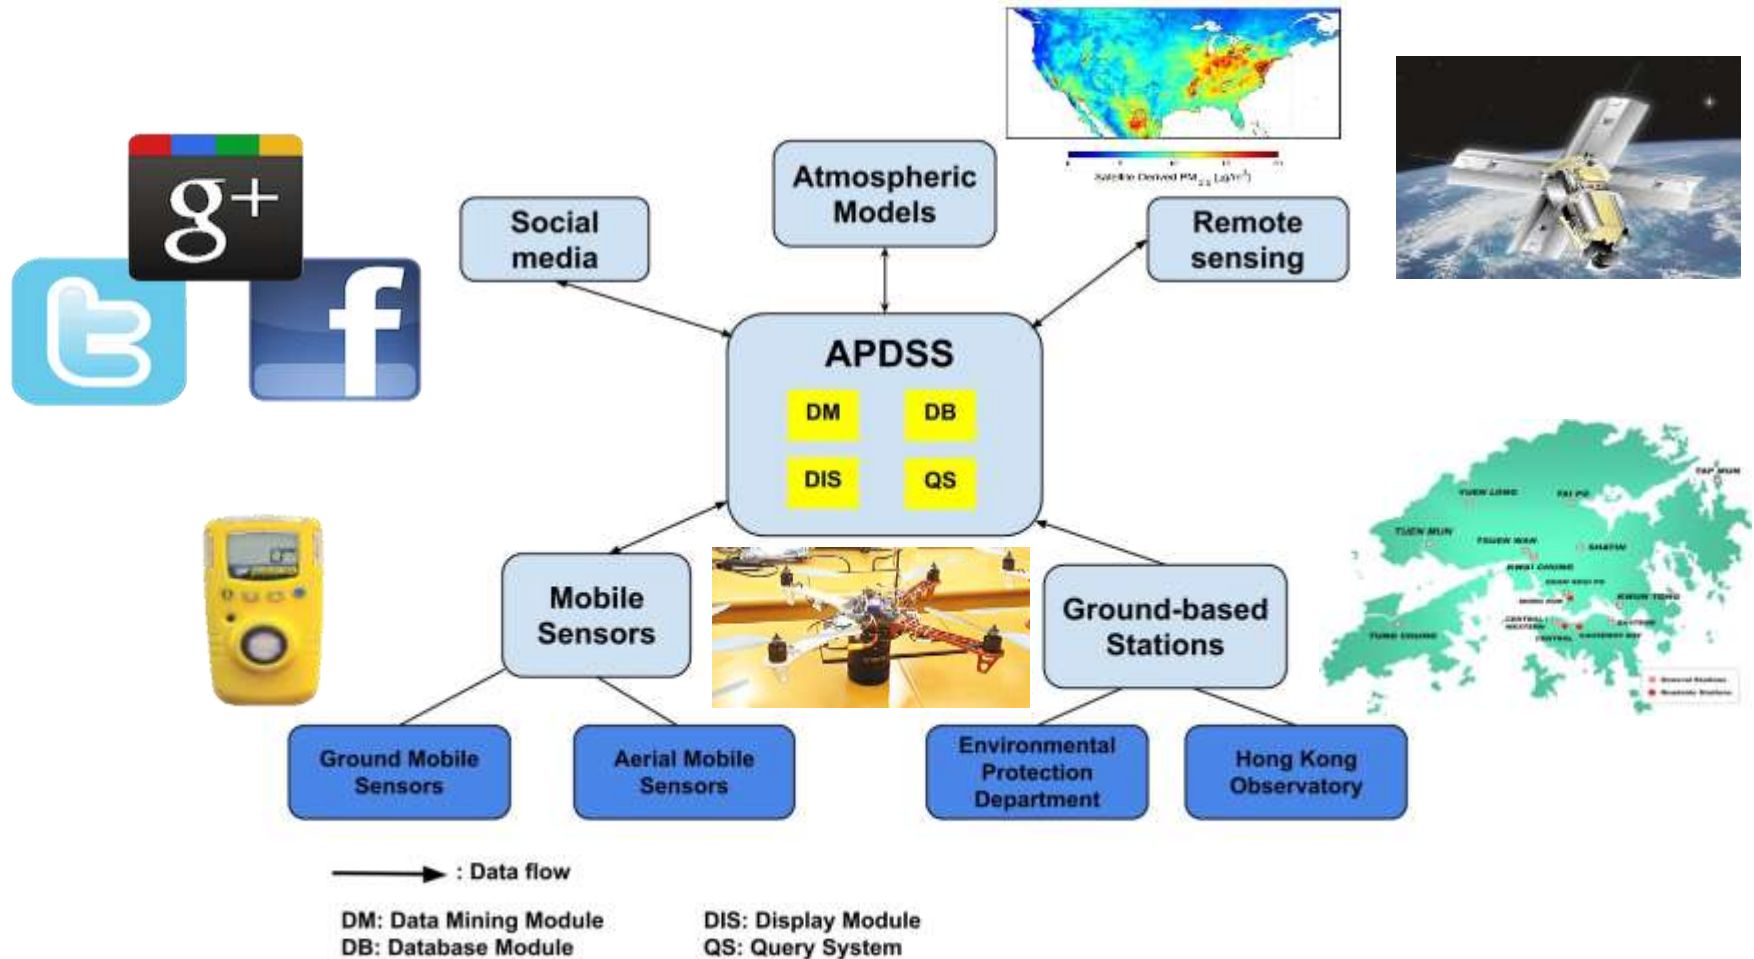

Prev Next

Generic Interviewing System with Applications

Sounds

Photos

Videos

(2) 覆蓋面更廣泛的空氣污染監察系統

Air Pollution Decision Support System (APDSS)

Figure 1. Overall System Architecture of the Air-Pollution Decision Support System (APDSS)

Mobile Sensors

- **Modularized Sensors**
 - Configurable Sensing Capability
 - Plug-and-Play
- **Multiple Wireless Communication Links**
 - Bluetooth, ZigBee, GPRS, Wi-Fi, etc.
 - Wearable, Stationary and Vehicular
- **Main Control Unit**
 - Real-time Data Acquisition and Analysis