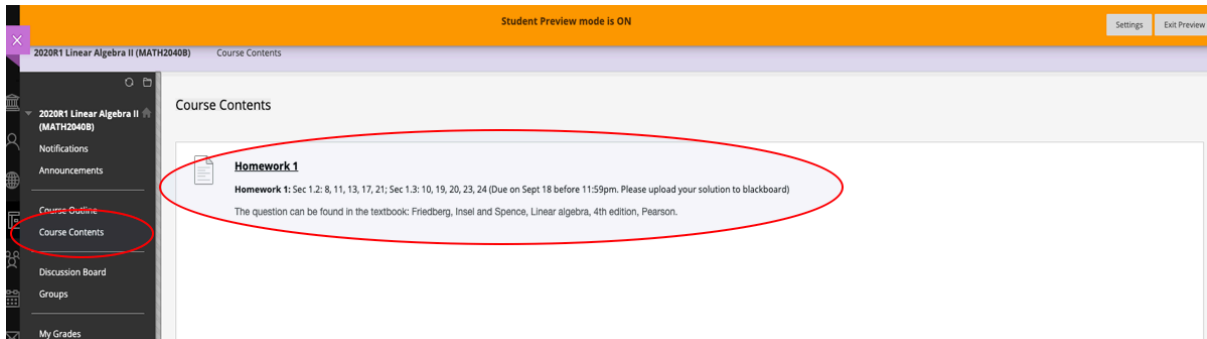

Instruction on the submission of homework assignment

- In Blackboard, choose “2020R1 Linear Algebra II (MATH2040B)”
- Click on “Course Content” and click on “Homework X”

- Scan your solution and upload your homework.