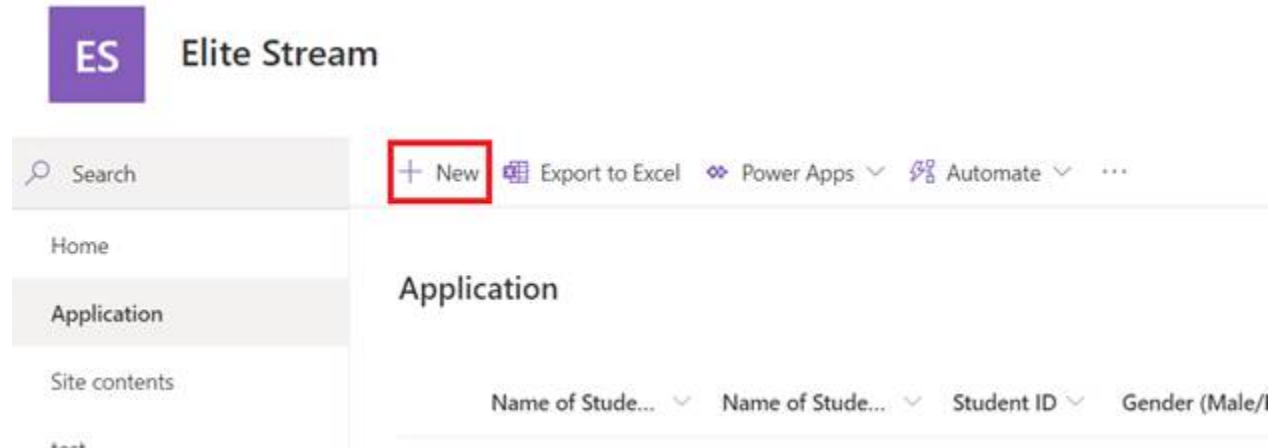

Elite Stream Application

1) please go to

<https://mycuhk.sharepoint.com/sites/Faculty.ERG/EliteStream/Lists/Application/AllItems.aspx>

login ID: cuhk email (student ID @link.cuhk.edu.hk)

password: OnePass (CWEM) password

2) click “+ New” under the “Application” column and provide the information required. **Please make sure to upload your academic transcript to support your application.**

3) Application result will be sent to you via email around one week after your submission.