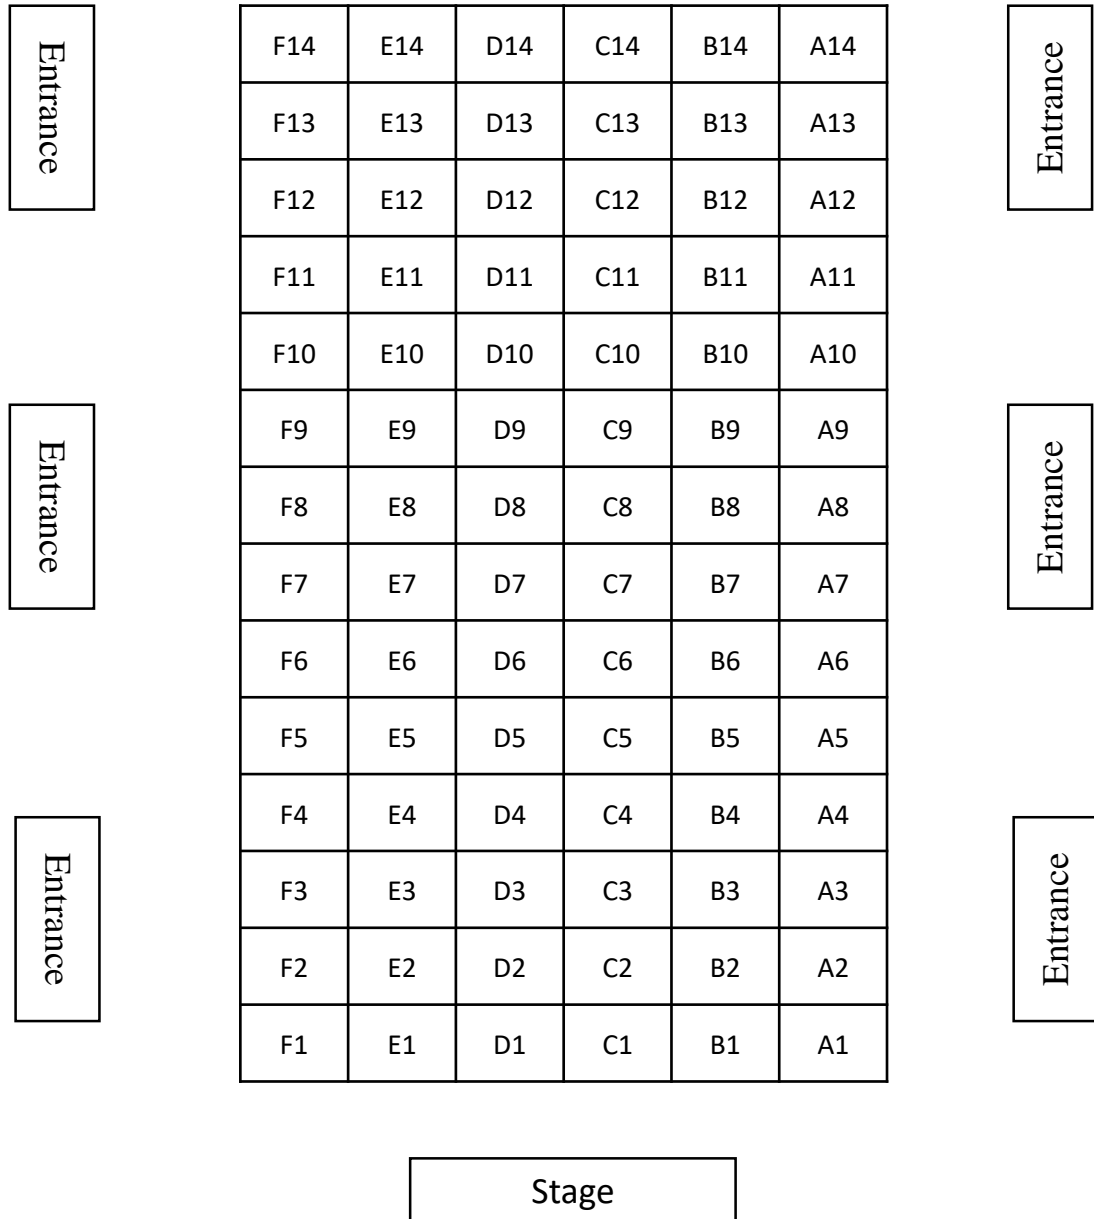

THE CHINESE UNIVERSITY OF HONG KONG

Multi-purpose Halls of Jockey Club Postgraduate Hall 3 (PGH3 MPH)

Seating Plan

No. of seats : $6 \times 14 = 84$

20.10.2021