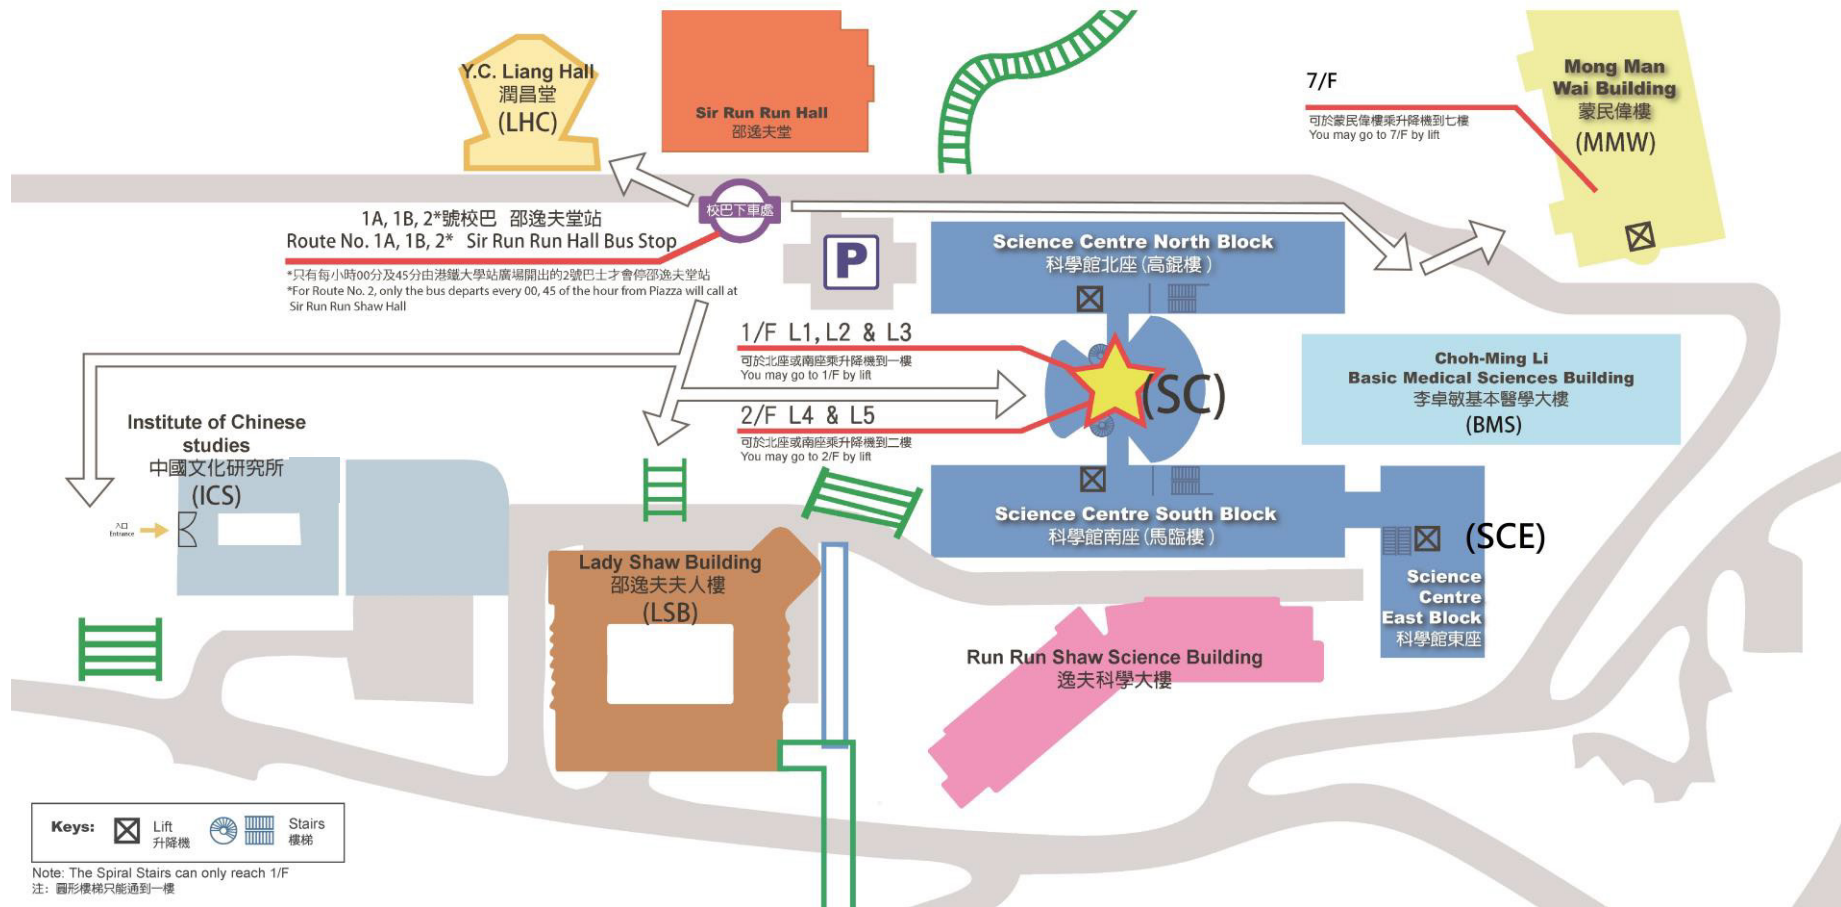

CUHK Central Campus Floor Plan 香港中文大學中央校園地圖

經大學港鐵站 From University MTR Station

從大學港鐵站 A 出口右轉便會看到校車總站，校車是免費的。你可以乘坐校車 1A 或 1B 線，在第二個站(1B 線則是第三個站)邵逸夫堂下車。從校巴士站步行到 SC, MMW, LSB, LHC 或 ICS，約需五至十分鐘。

After exiting from University MTR station exit A, turn right, you can see the school bus stop. Take school bus Route No. 1A or 1B, get off at the second stop (the third stop for Route No. 1B) – Sir Run Run Shaw Hall. And then walk to SC, MMW, LSB, LHS, BMS or ICS which takes about 5 to 10 minutes.

經大埔道 From Tai Po Road

乘搭經大埔道的公共汽車(70, 72, 72A, 73A 及 74A 巴士)，可於中文大學正門的車站下車(前一站為崇基書院)。從巴士站步行到 SC, MMW, LSB, LHC 或 ICS，約需十五分鐘。If you take bus no. 70, 72, 72A, 73A or 74A, you can get off at Chinese University Stop. And then walk to SC, MMW, LSB, LHS, BMS or ICS which takes about 15 minutes.