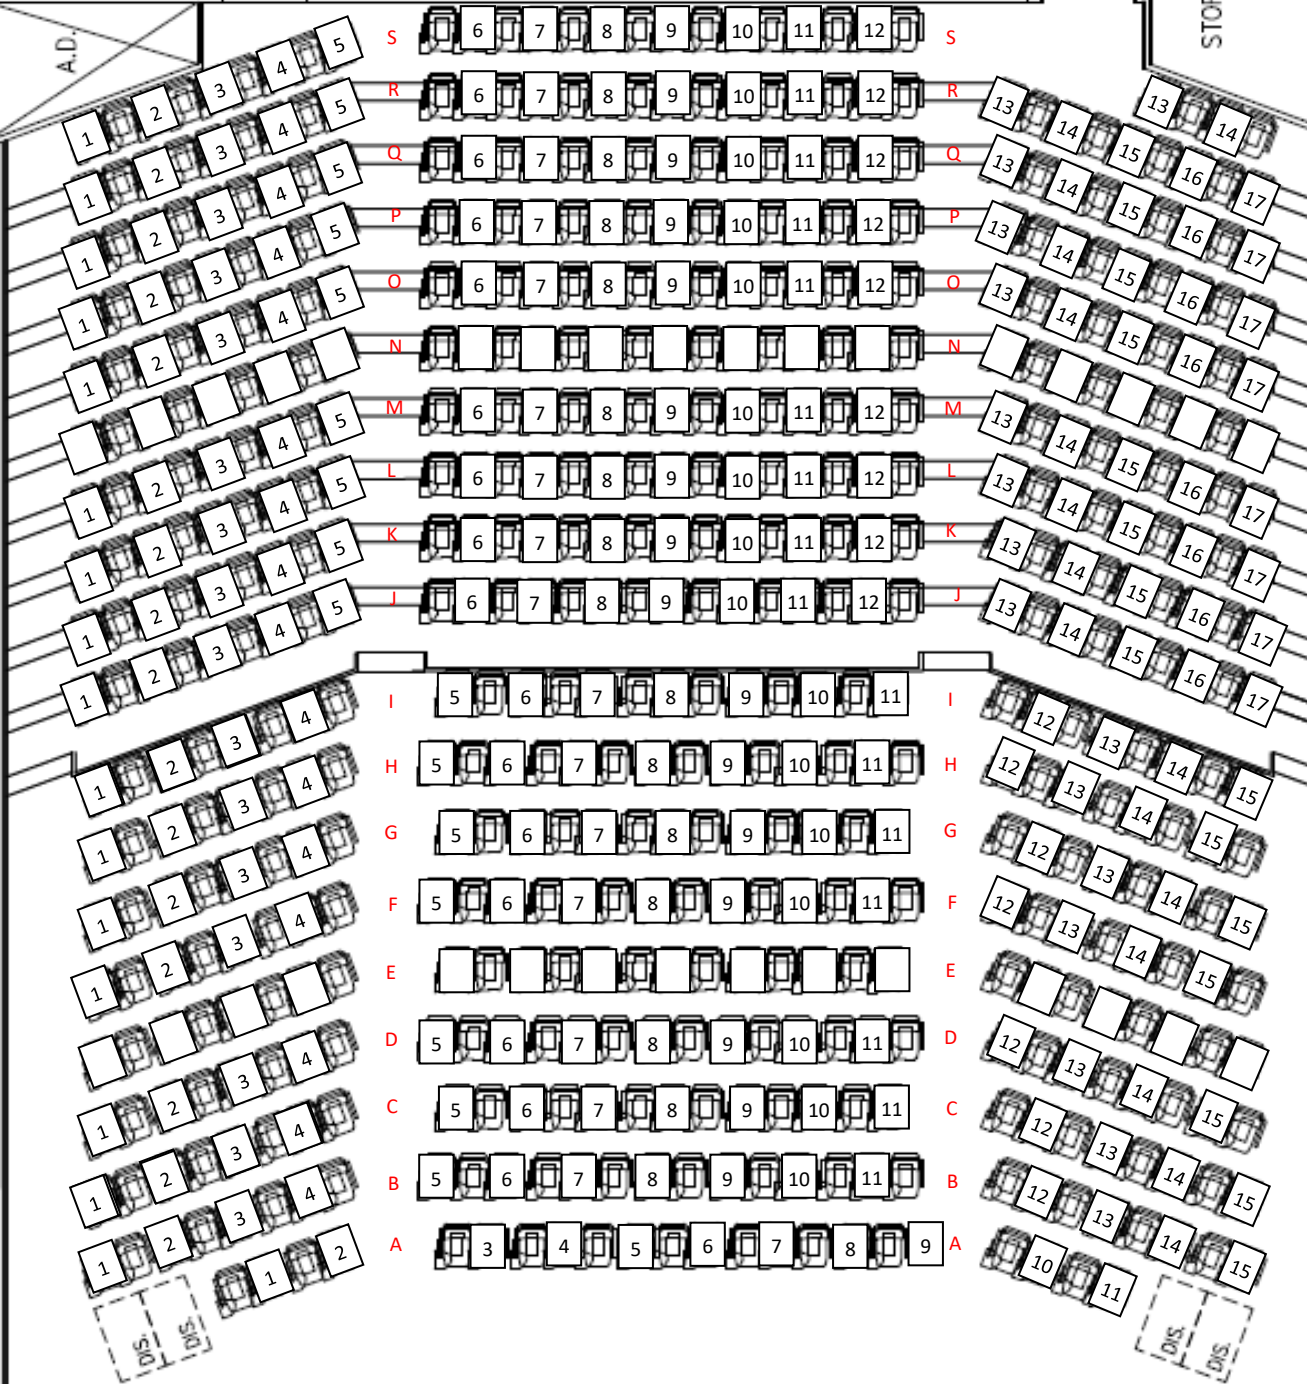

STORE

A.D.

YIA_LT1
Seating Plan

Total Seat: 266

Entrance

V.I.P. ROOM

NE